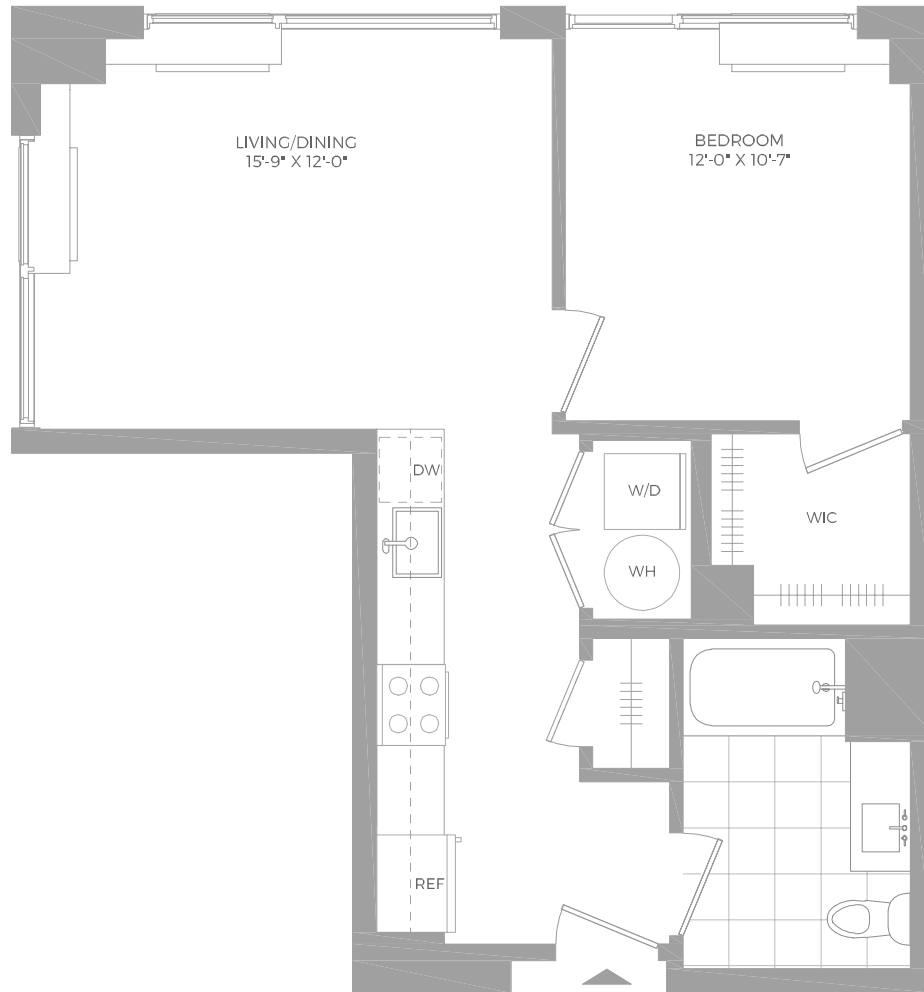

A10

1 BED / 1 BATH

Hamilton  Cove

800 Harbor Blvd | Weehawken, NJ 07086

www.hamiltoncoveapts.com

Floor plans are artist's rendering. All dimensions are approximate. Actual product and specifications may vary in dimension or detail. Not all features are available in every apartment. Prices and availability are subject to change. Please see a representative for details.