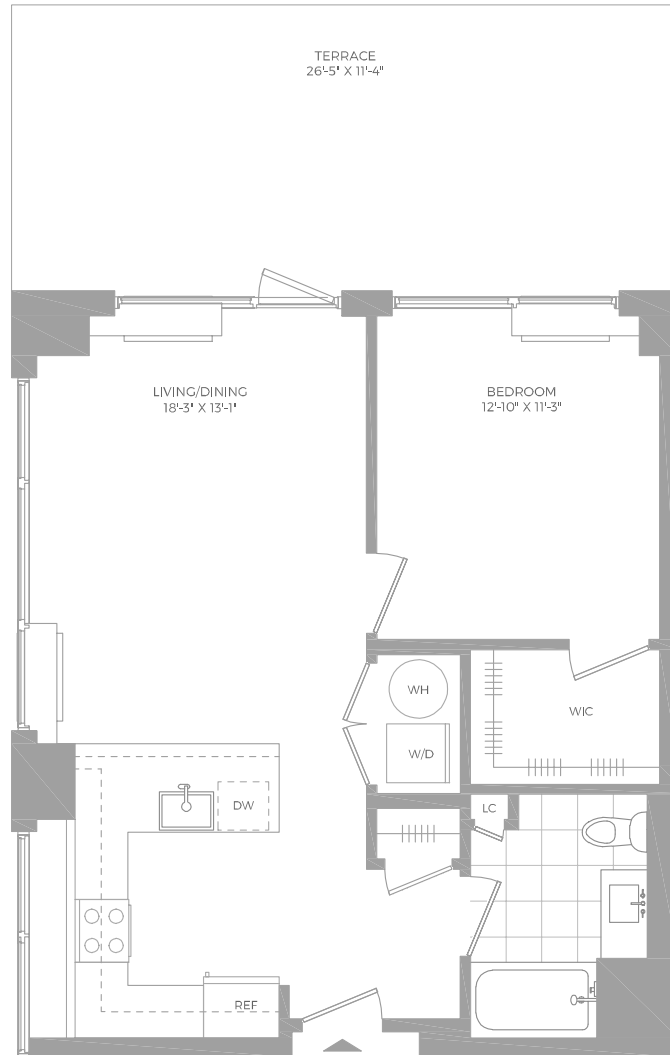

A11

1 BED / 1 BATH

Hamilton  Cove

800 Harbor Blvd | Weehawken, NJ 07086

www.hamiltoncoveapts.com

Floor plans are artist's rendering. All dimensions are approximate. Actual product and specifications may vary in dimension or detail. Not all features are available in every apartment. Prices and availability are subject to change. Please see a representative for details.