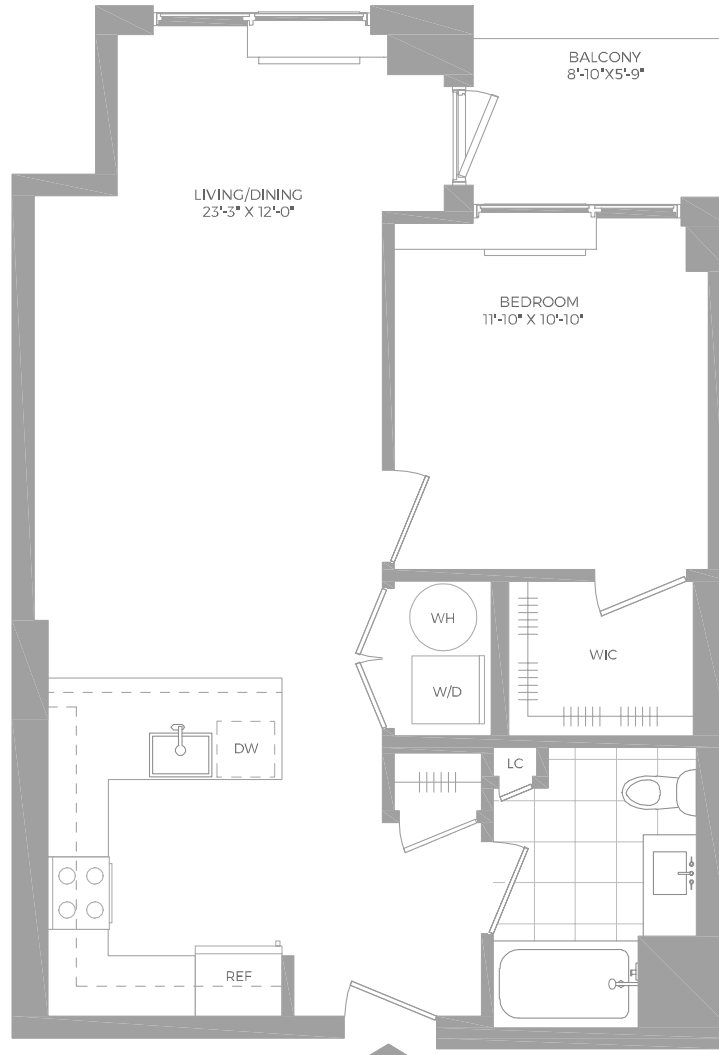

A12

1 BED / 1 BATH

Hamilton  Cove

800 Harbor Blvd | Weehawken, NJ 07086

www.hamiltoncoveapts.com

Floor plans are artist's rendering. All dimensions are approximate. Actual product and specifications may vary in dimension or detail. Not all features are available in every apartment. Prices and availability are subject to change. Please see a representative for details.