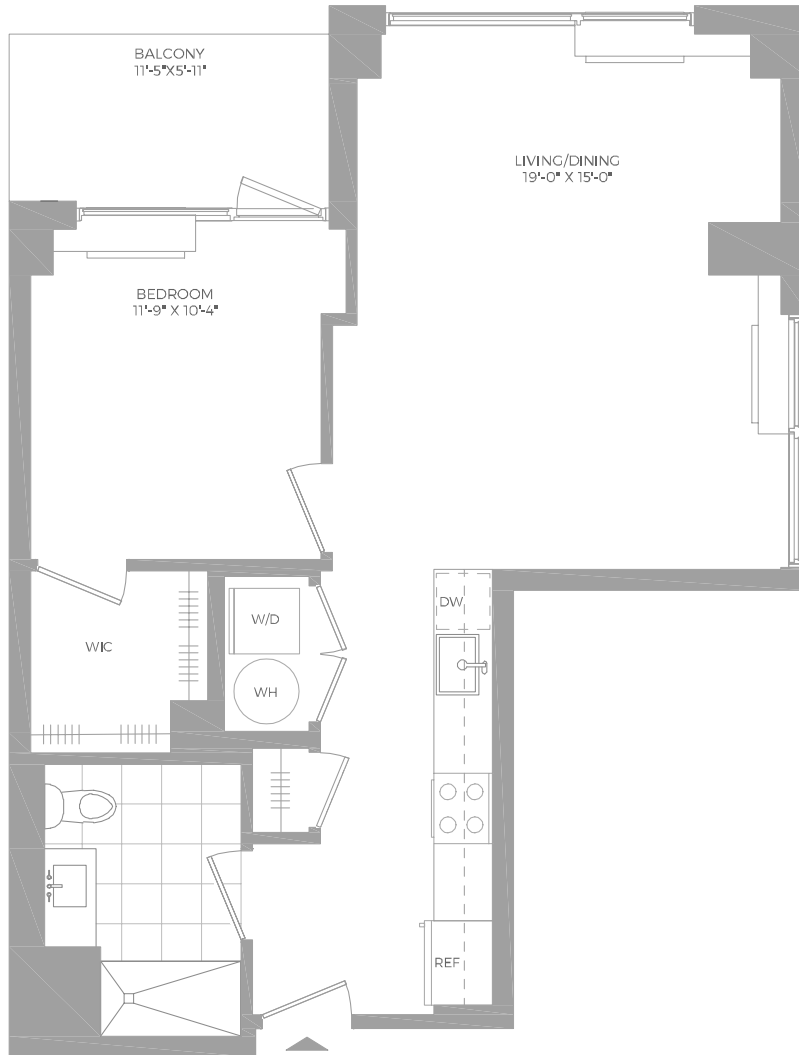

# A13

1 BED / 1 BATH

Hamilton  Cove

800 Harbor Blvd | Weehawken, NJ 07086

[www.hamiltoncoveapts.com](http://www.hamiltoncoveapts.com)

*Floor plans are artist's rendering. All dimensions are approximate. Actual product and specifications may vary in dimension or detail. Not all features are available in every apartment. Prices and availability are subject to change. Please see a representative for details.*