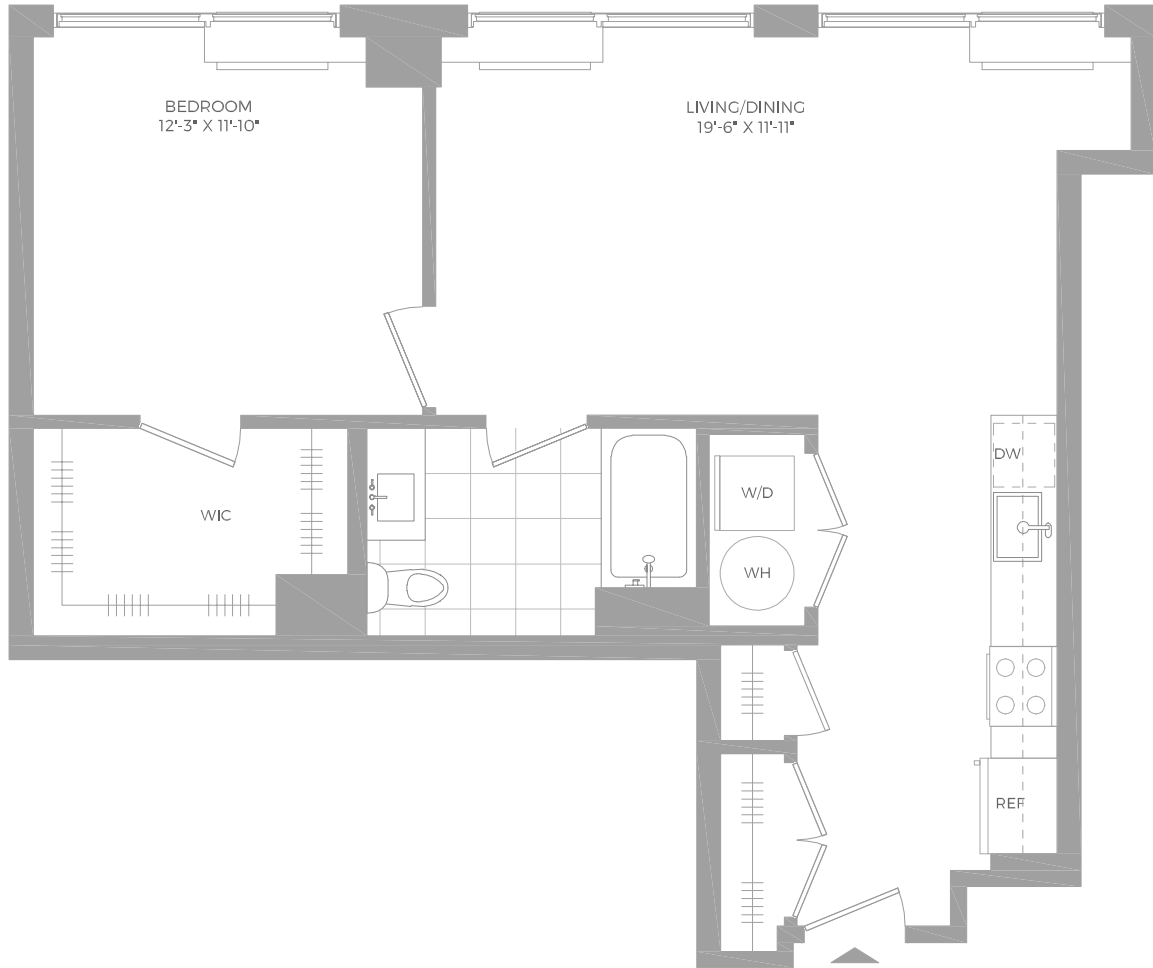

A15

1 BED / 1 BATH

Hamilton  Cove

800 Harbor Blvd | Weehawken, NJ 07086

www.hamiltoncoveapts.com

Floor plans are artist's rendering. All dimensions are approximate. Actual product and specifications may vary in dimension or detail. Not all features are available in every apartment. Prices and availability are subject to change. Please see a representative for details.