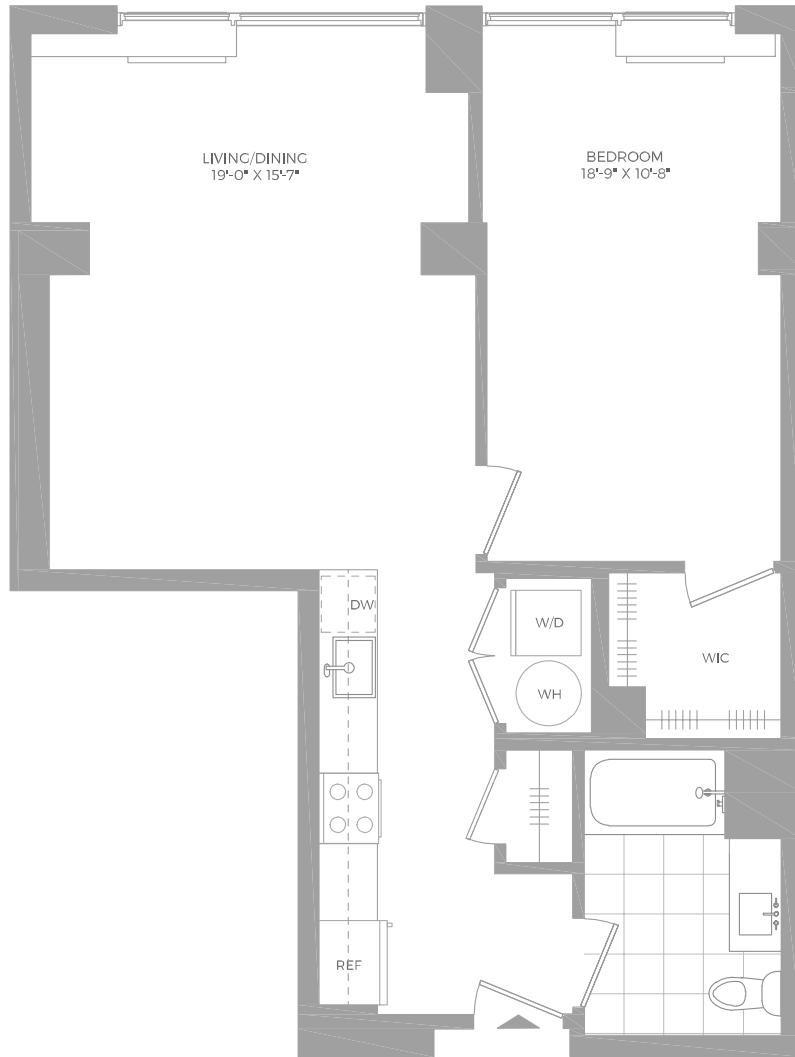

# A16

1 BED / 1 BATH

**Hamilton**  **Cove**

800 Harbor Blvd | Weehawken, NJ 07086

[www.hamiltoncoveapts.com](http://www.hamiltoncoveapts.com)

*Floor plans are artist's rendering. All dimensions are approximate. Actual product and specifications may vary in dimension or detail. Not all features are available in every apartment. Prices and availability are subject to change. Please see a representative for details.*