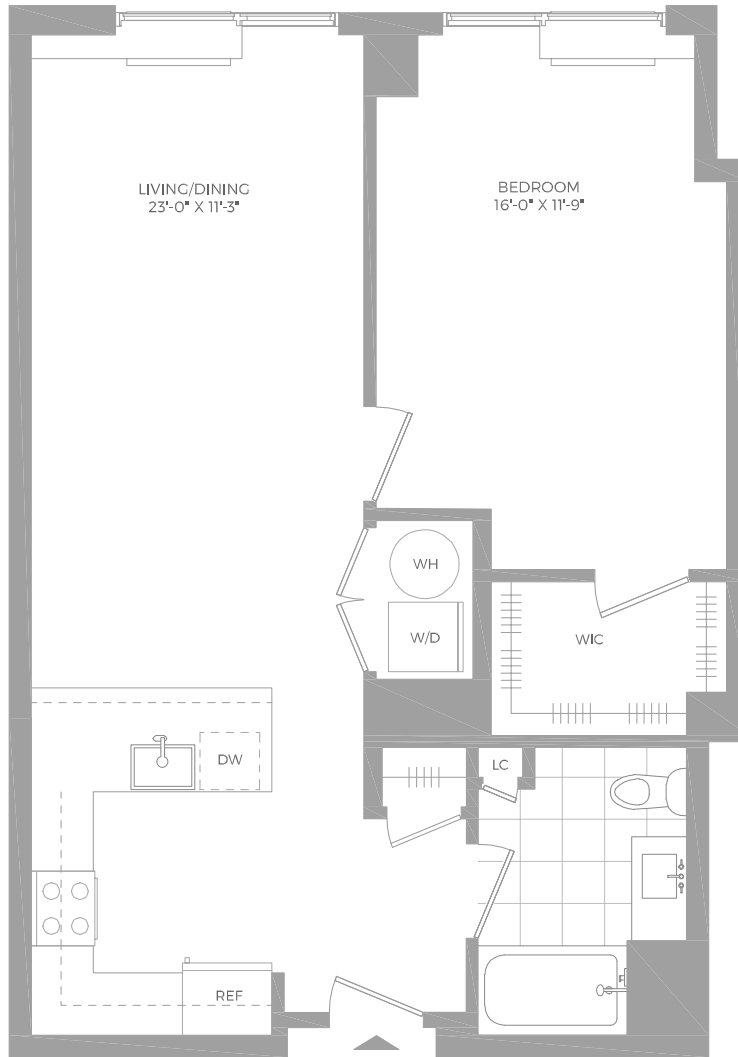

A17

1 BED / 1 BATH

Hamilton  Cove

800 Harbor Blvd | Weehawken, NJ 07086

www.hamiltoncoveapts.com

Floor plans are artist's rendering. All dimensions are approximate. Actual product and specifications may vary in dimension or detail. Not all features are available in every apartment. Prices and availability are subject to change. Please see a representative for details.