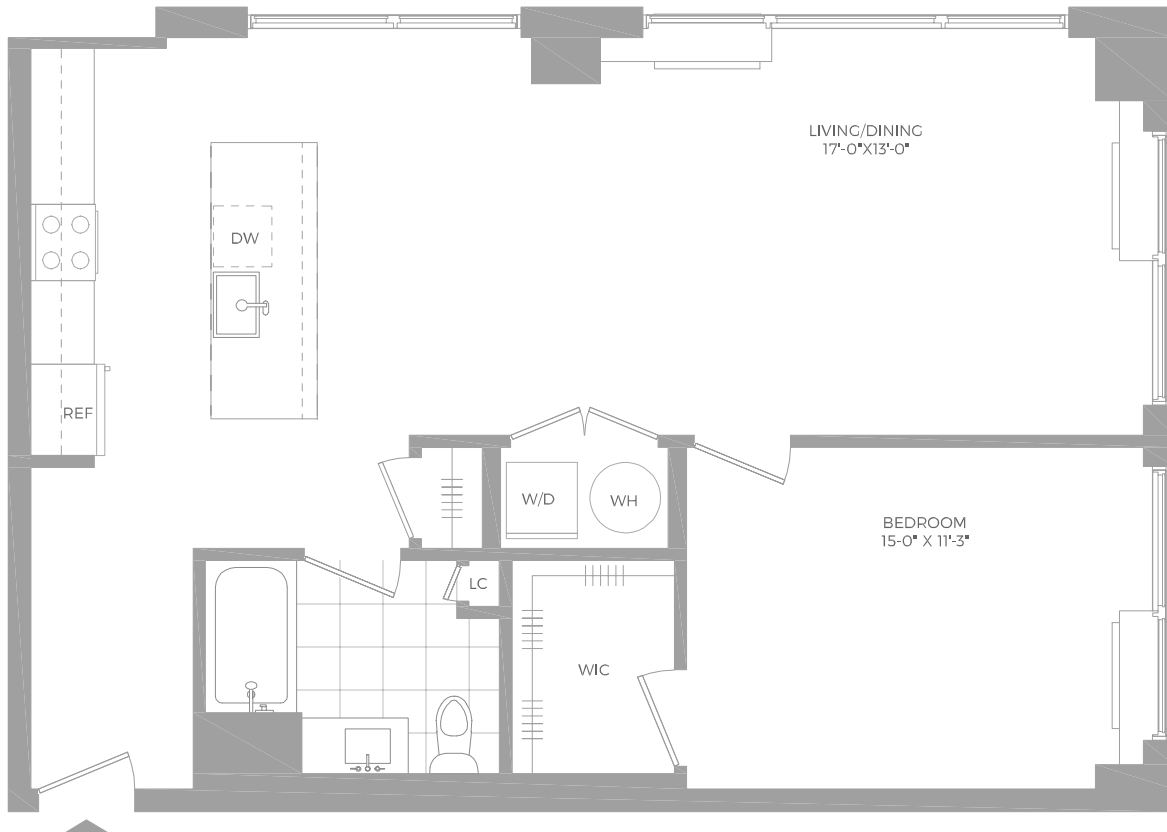

A18

1 BED / 1 BATH

Hamilton  Cove

800 Harbor Blvd | Weehawken, NJ 07086

www.hamiltoncoveapts.com

Floor plans are artist's rendering. All dimensions are approximate. Actual product and specifications may vary in dimension or detail. Not all features are available in every apartment. Prices and availability are subject to change. Please see a representative for details.