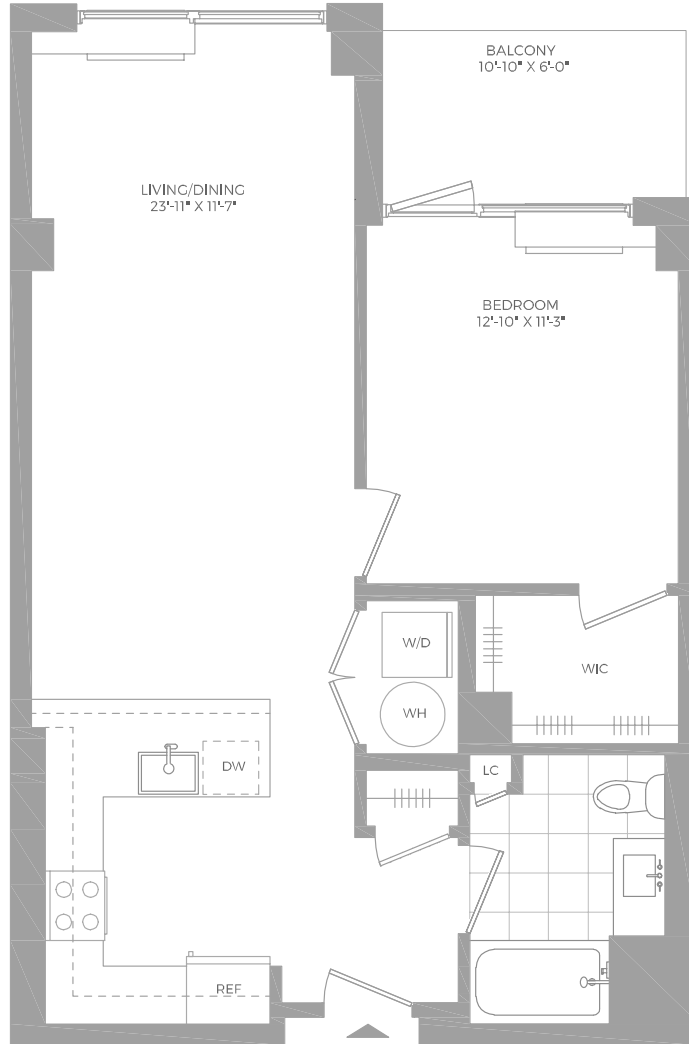

A2.2

1 BED / 1 BATH

Hamilton  Cove

800 Harbor Blvd | Weehawken, NJ 07086

www.hamiltoncoveapts.com

Floor plans are artist's rendering. All dimensions are approximate. Actual product and specifications may vary in dimension or detail. Not all features are available in every apartment. Prices and availability are subject to change. Please see a representative for details.