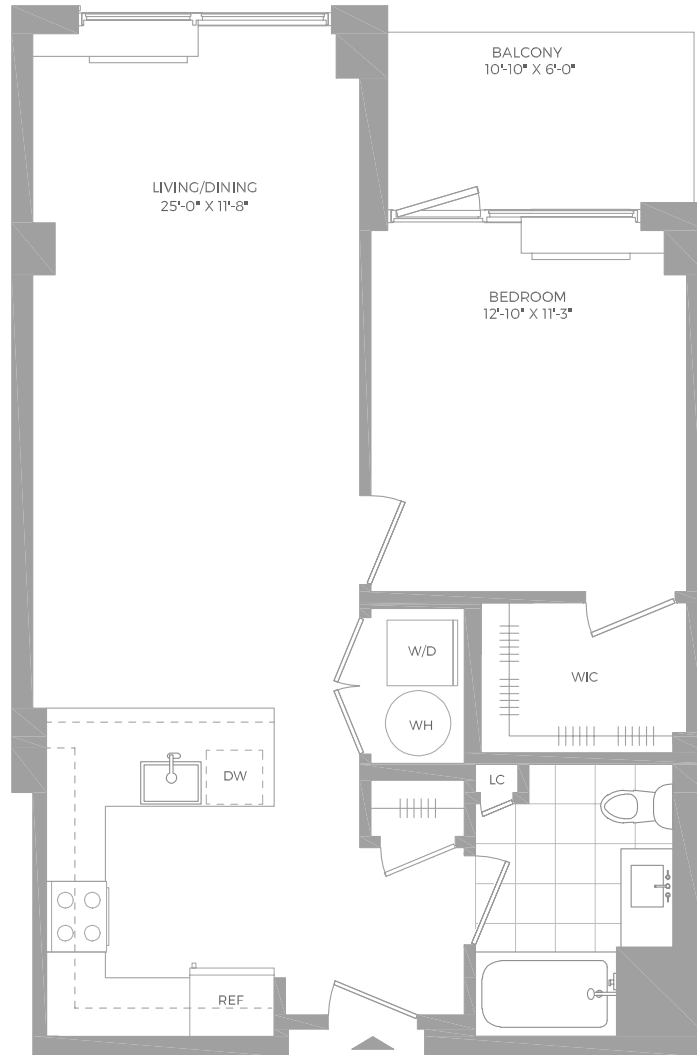

A2

1 BED / 1 BATH

Hamilton  Cove

800 Harbor Blvd | Weehawken, NJ 07086

www.hamiltoncoveapts.com

Floor plans are artist's rendering. All dimensions are approximate. Actual product and specifications may vary in dimension or detail. Not all features are available in every apartment. Prices and availability are subject to change. Please see a representative for details.