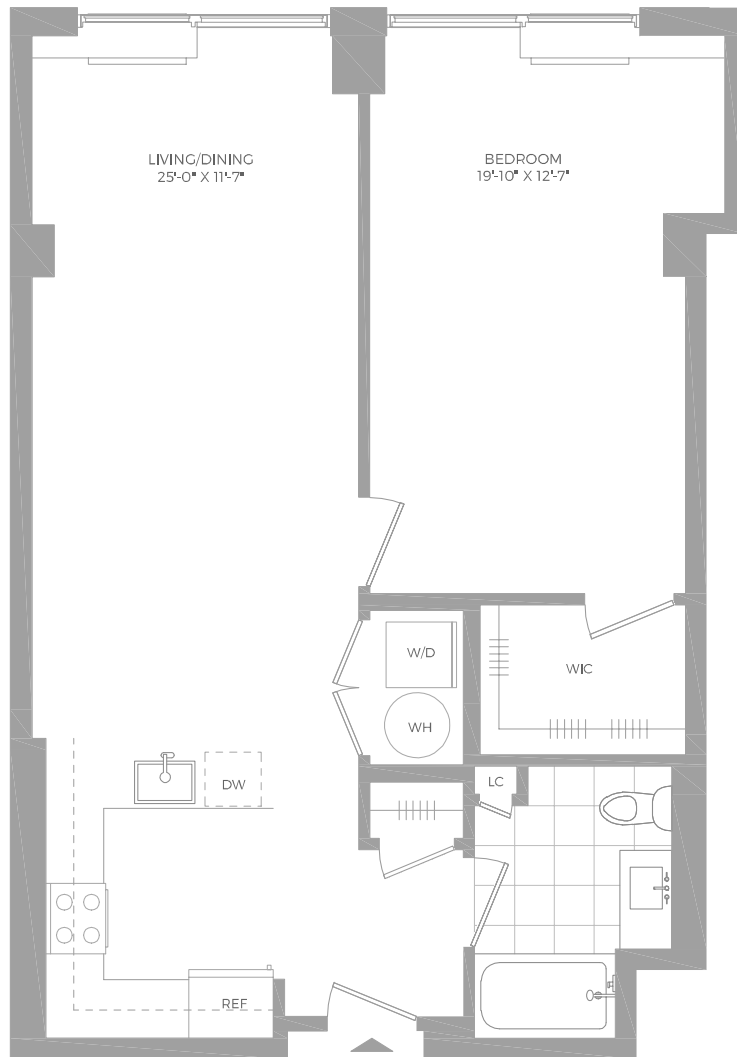

A3.2

1 BED / 1 BATH

Hamilton  Cove

800 Harbor Blvd | Weehawken, NJ 07086

www.hamiltoncoveapts.com

Floor plans are artist's rendering. All dimensions are approximate. Actual product and specifications may vary in dimension or detail. Not all features are available in every apartment. Prices and availability are subject to change. Please see a representative for details.