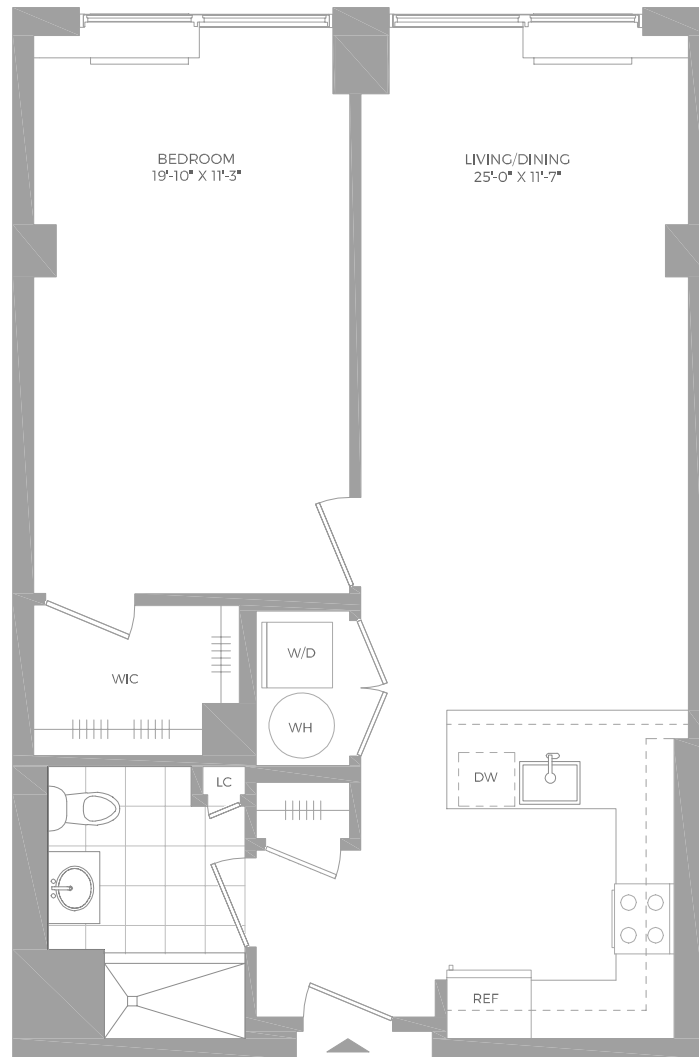

A3

1 BED / 1 BATH

Hamilton  Cove

800 Harbor Blvd | Weehawken, NJ 07086

www.hamiltoncoveapts.com

Floor plans are artist's rendering. All dimensions are approximate. Actual product and specifications may vary in dimension or detail. Not all features are available in every apartment. Prices and availability are subject to change. Please see a representative for details.