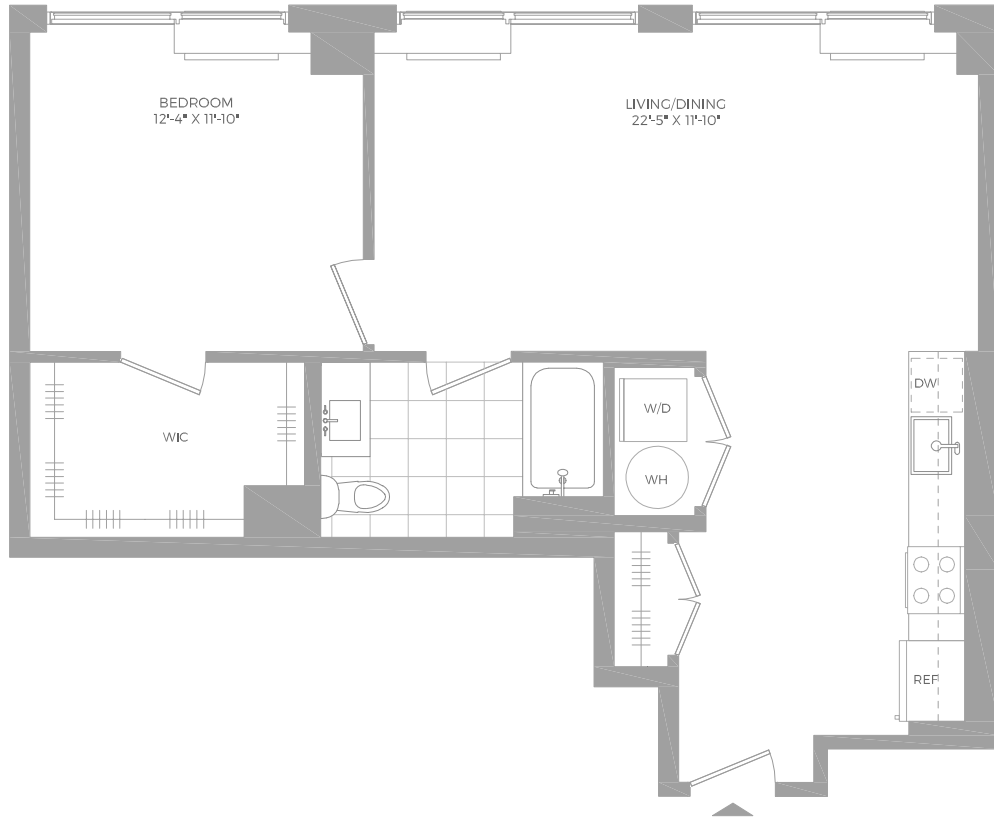

A4

1 BED / 1 BATH

Hamilton  Cove

800 Harbor Blvd | Weehawken, NJ 07086

www.hamiltoncoveapts.com

Floor plans are artist's rendering. All dimensions are approximate. Actual product and specifications may vary in dimension or detail. Not all features are available in every apartment. Prices and availability are subject to change. Please see a representative for details.