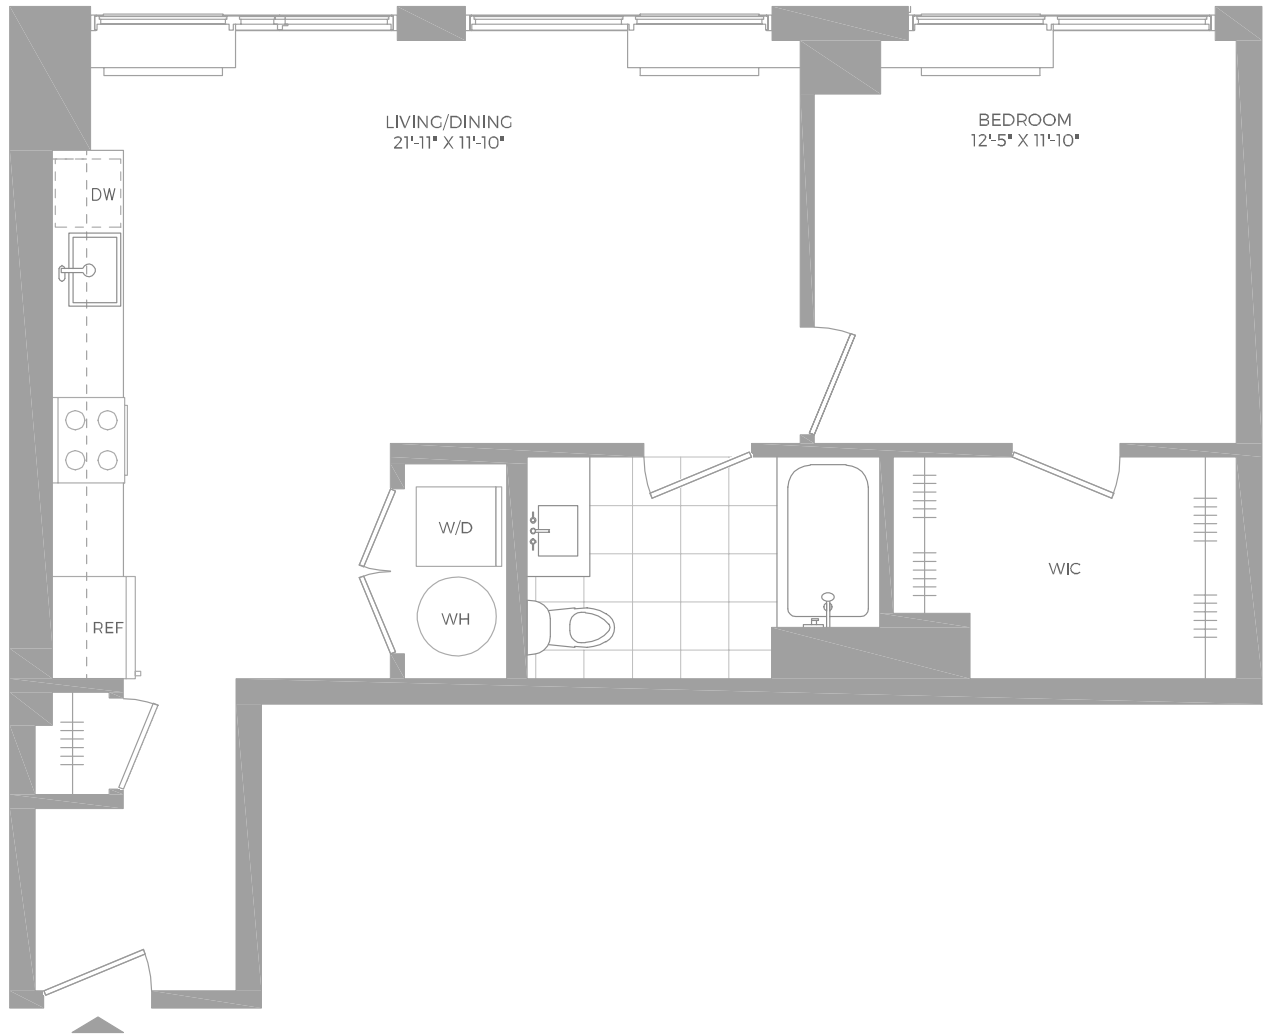

A5

1 BED / 1 BATH

Hamilton  Cove

800 Harbor Blvd | Weehawken, NJ 07086

www.hamiltoncoveapts.com

Floor plans are artist's rendering. All dimensions are approximate. Actual product and specifications may vary in dimension or detail. Not all features are available in every apartment. Prices and availability are subject to change. Please see a representative for details.