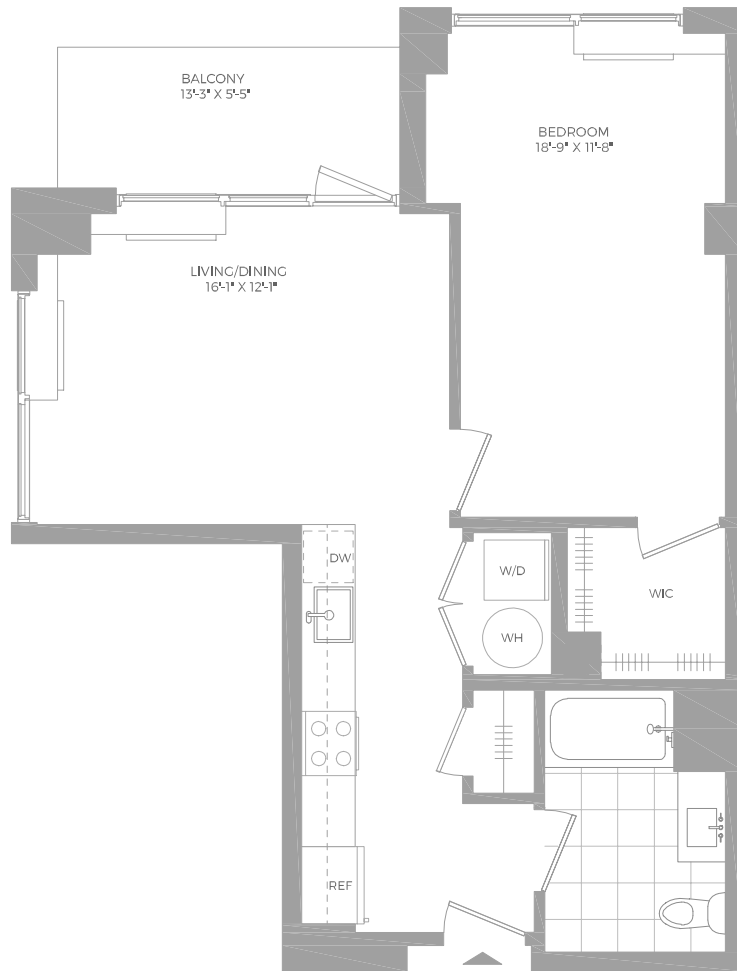

A7

1 BED / 1 BATH

Hamilton  Cove

800 Harbor Blvd | Weehawken, NJ 07086

www.hamiltoncoveapts.com

Floor plans are artist's rendering. All dimensions are approximate. Actual product and specifications may vary in dimension or detail. Not all features are available in every apartment. Prices and availability are subject to change. Please see a representative for details.