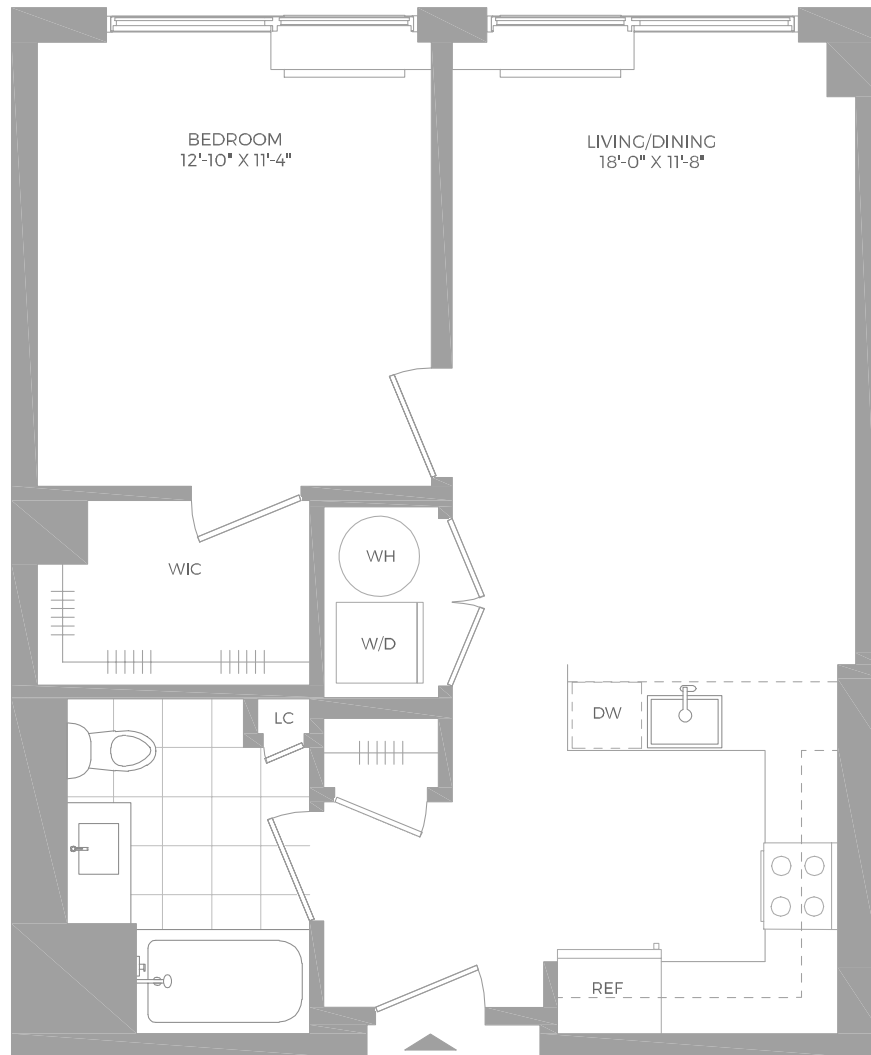

A8

1 BED / 1 BATH

Hamilton  Cove

800 Harbor Blvd | Weehawken, NJ 07086

www.hamiltoncoveapts.com

Floor plans are artist's rendering. All dimensions are approximate. Actual product and specifications may vary in dimension or detail. Not all features are available in every apartment. Prices and availability are subject to change. Please see a representative for details.