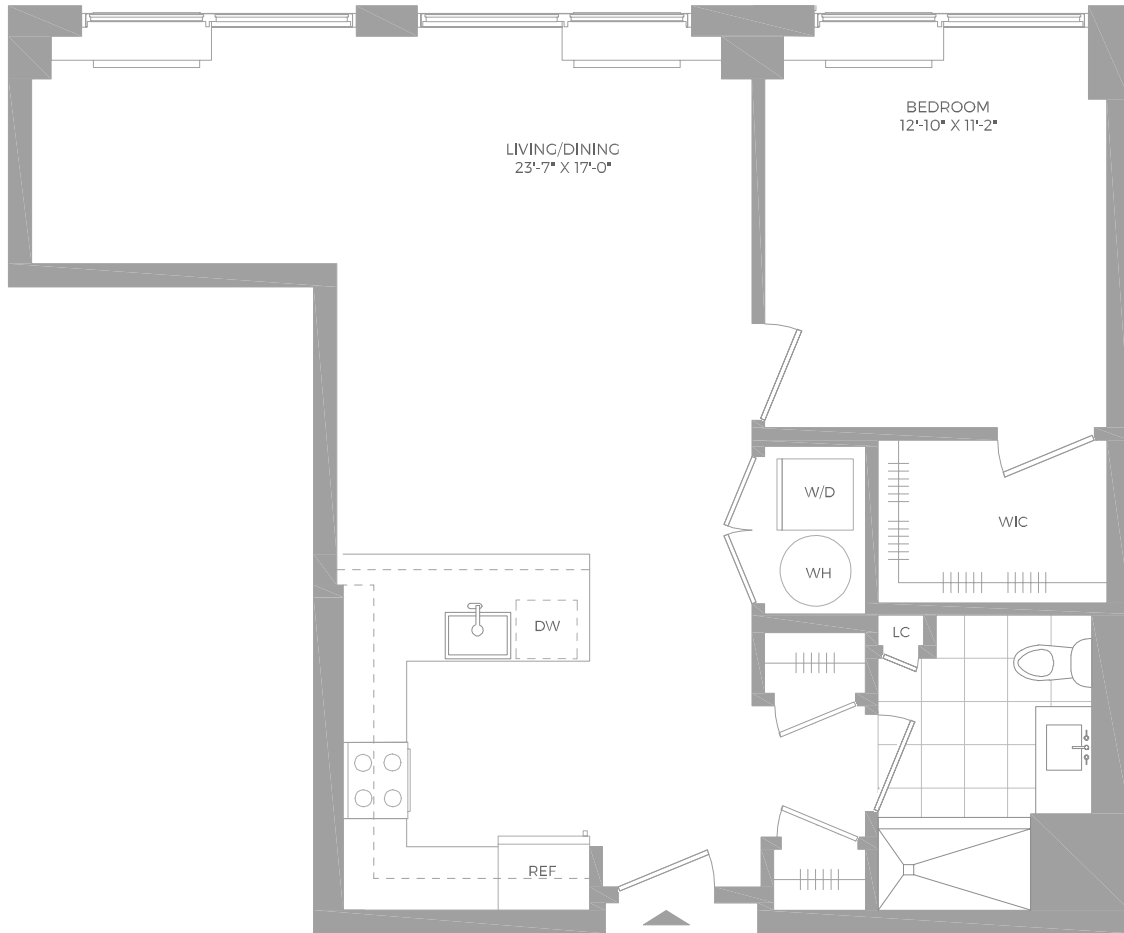

A9

1 BED / 1 BATH

Hamilton  Cove

800 Harbor Blvd | Weehawken, NJ 07086

www.hamiltoncoveapts.com

Floor plans are artist's rendering. All dimensions are approximate. Actual product and specifications may vary in dimension or detail. Not all features are available in every apartment. Prices and availability are subject to change. Please see a representative for details.