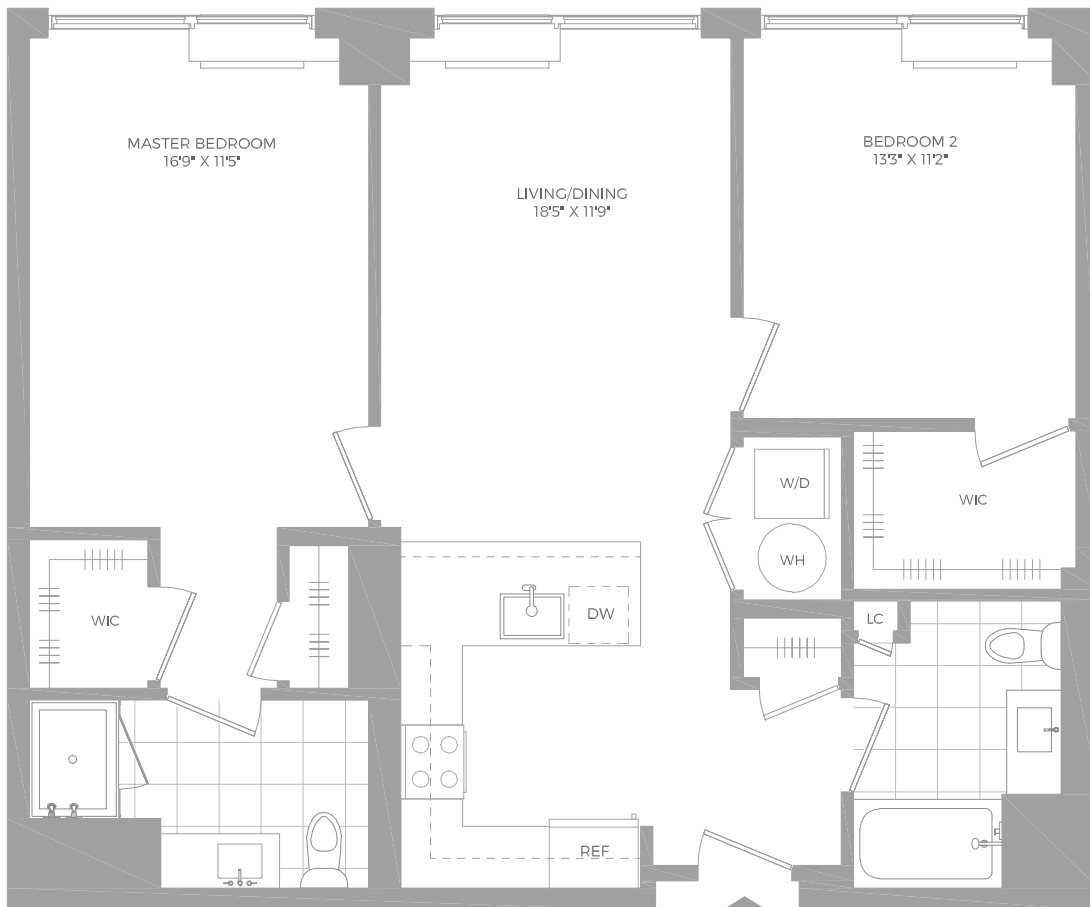

B1

2 BED / 2 BATH

Hamilton  Cove

800 Harbor Blvd | Weehawken, NJ 07086

www.hamiltoncoveapts.com

Floor plans are artist's rendering. All dimensions are approximate. Actual product and specifications may vary in dimension or detail. Not all features are available in every apartment. Prices and availability are subject to change. Please see a representative for details.