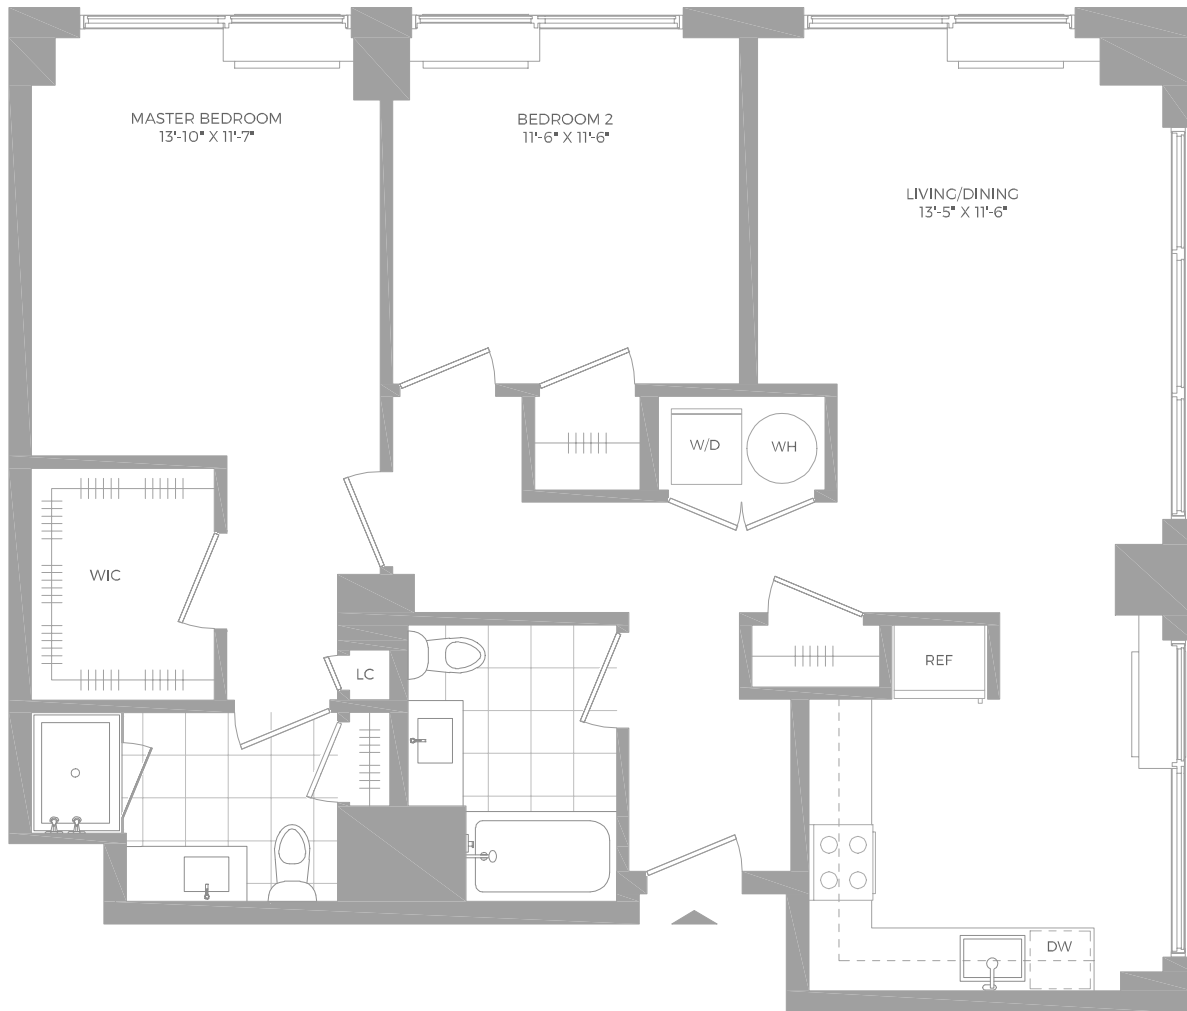

B2

2 BED / 2 BATH

Hamilton  Cove

800 Harbor Blvd | Weehawken, NJ 07086

www.hamiltoncoveapts.com

Floor plans are artist's rendering. All dimensions are approximate. Actual product and specifications may vary in dimension or detail. Not all features are available in every apartment. Prices and availability are subject to change. Please see a representative for details.