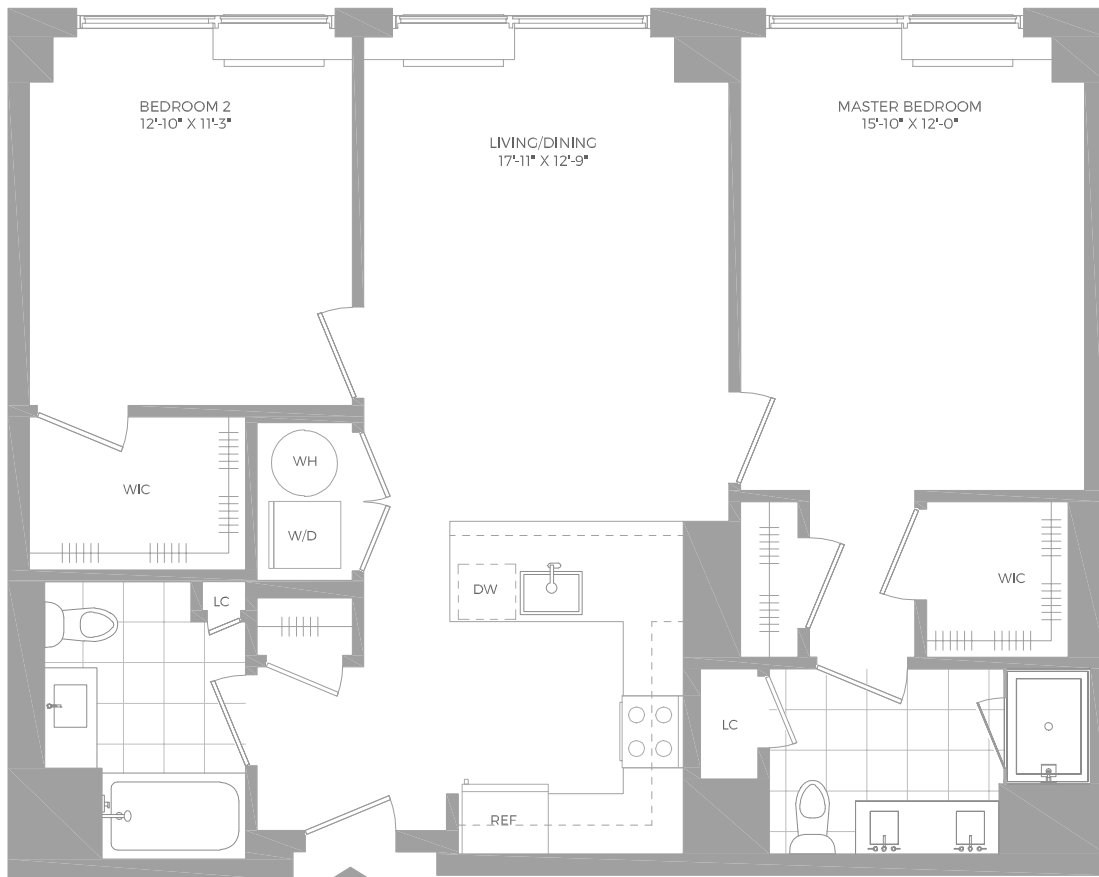

B3.2

2 BED / 2 BATH

Hamilton  Cove

800 Harbor Blvd | Weehawken, NJ 07086

www.hamiltoncoveapts.com

Floor plans are artist's rendering. All dimensions are approximate. Actual product and specifications may vary in dimension or detail. Not all features are available in every apartment. Prices and availability are subject to change. Please see a representative for details.