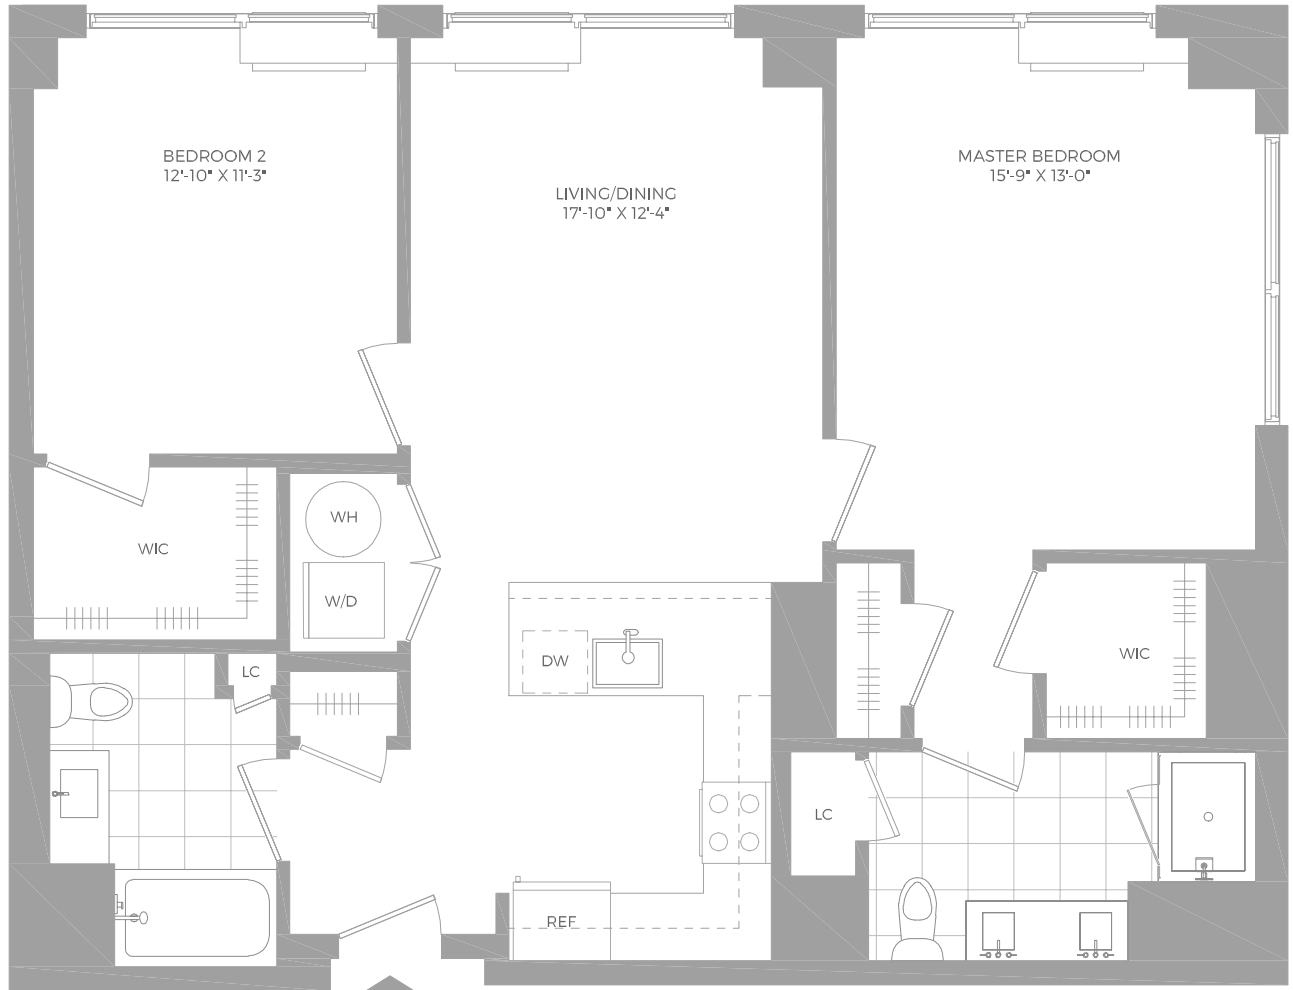

B3

2 BED / 2 BATH

Hamilton  Cove

800 Harbor Blvd | Weehawken, NJ 07086

www.hamiltoncoveapts.com

Floor plans are artist's rendering. All dimensions are approximate. Actual product and specifications may vary in dimension or detail. Not all features are available in every apartment. Prices and availability are subject to change. Please see a representative for details.