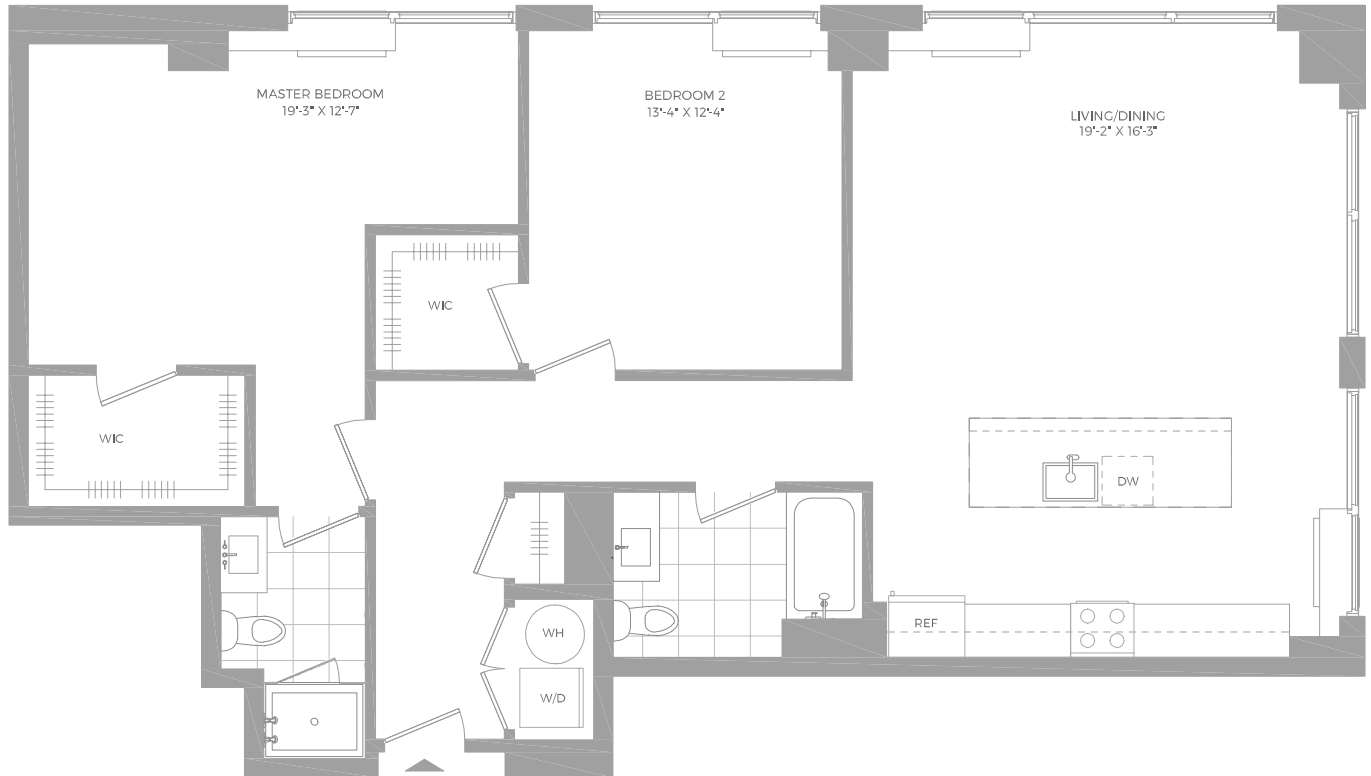

# B4

2 BED / 2 BATH

Hamilton  Cove

800 Harbor Blvd | Weehawken, NJ 07086

[www.hamiltoncoveapts.com](http://www.hamiltoncoveapts.com)

*Floor plans are artist's rendering. All dimensions are approximate. Actual product and specifications may vary in dimension or detail. Not all features are available in every apartment. Prices and availability are subject to change. Please see a representative for details.*