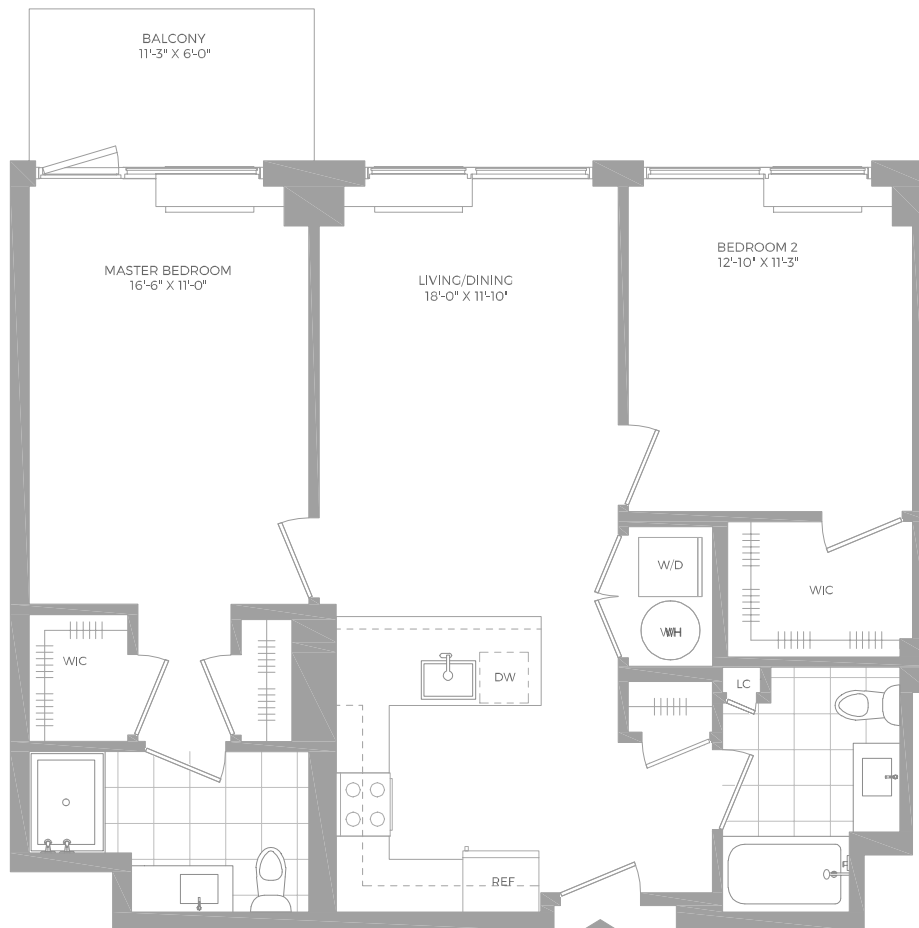

B5

2 BED / 2 BATH

Hamilton  Cove

800 Harbor Blvd | Weehawken, NJ 07086

www.hamiltoncoveapts.com

Floor plans are artist's rendering. All dimensions are approximate. Actual product and specifications may vary in dimension or detail. Not all features are available in every apartment. Prices and availability are subject to change. Please see a representative for details.