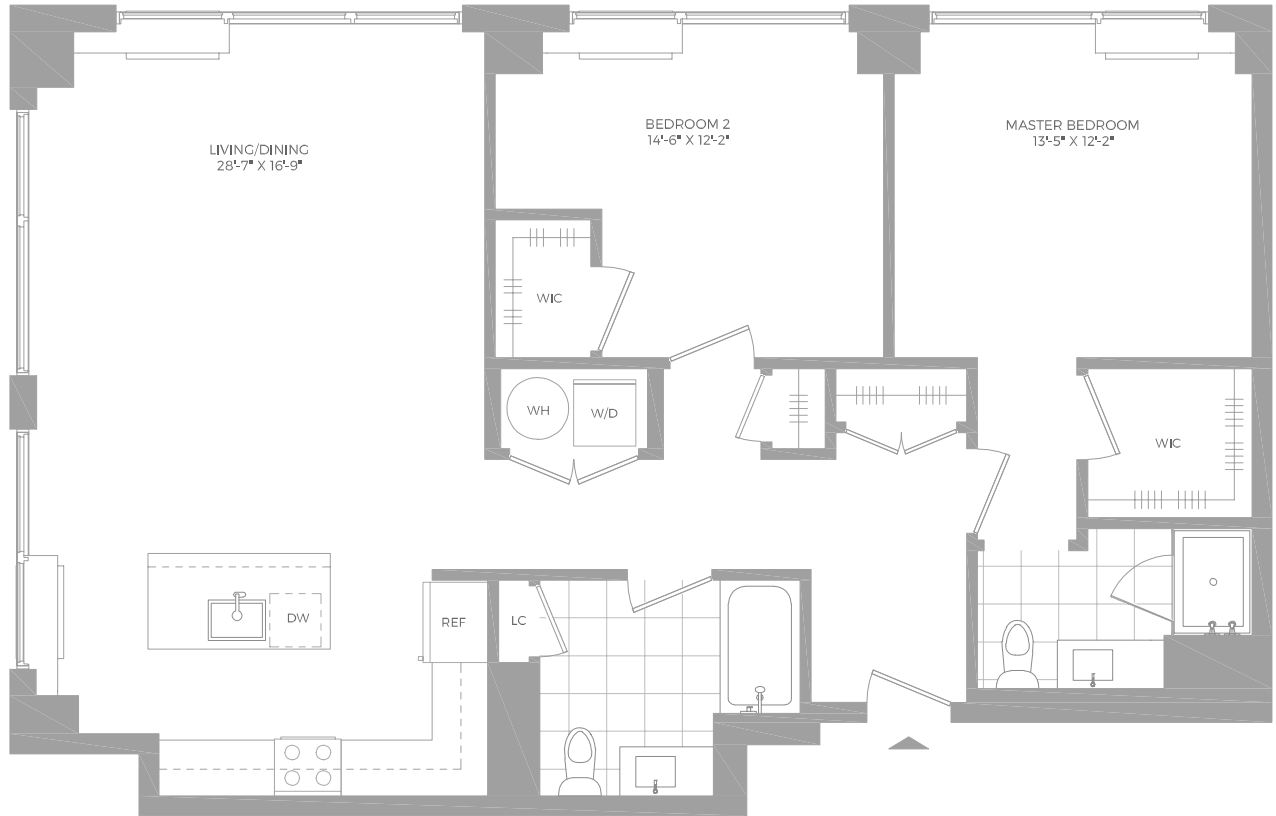

# B7

2 BED / 2 BATH

Hamilton  Cove

800 Harbor Blvd | Weehawken, NJ 07086

[www.hamiltoncoveapts.com](http://www.hamiltoncoveapts.com)

*Floor plans are artist's rendering. All dimensions are approximate. Actual product and specifications may vary in dimension or detail. Not all features are available in every apartment. Prices and availability are subject to change. Please see a representative for details.*