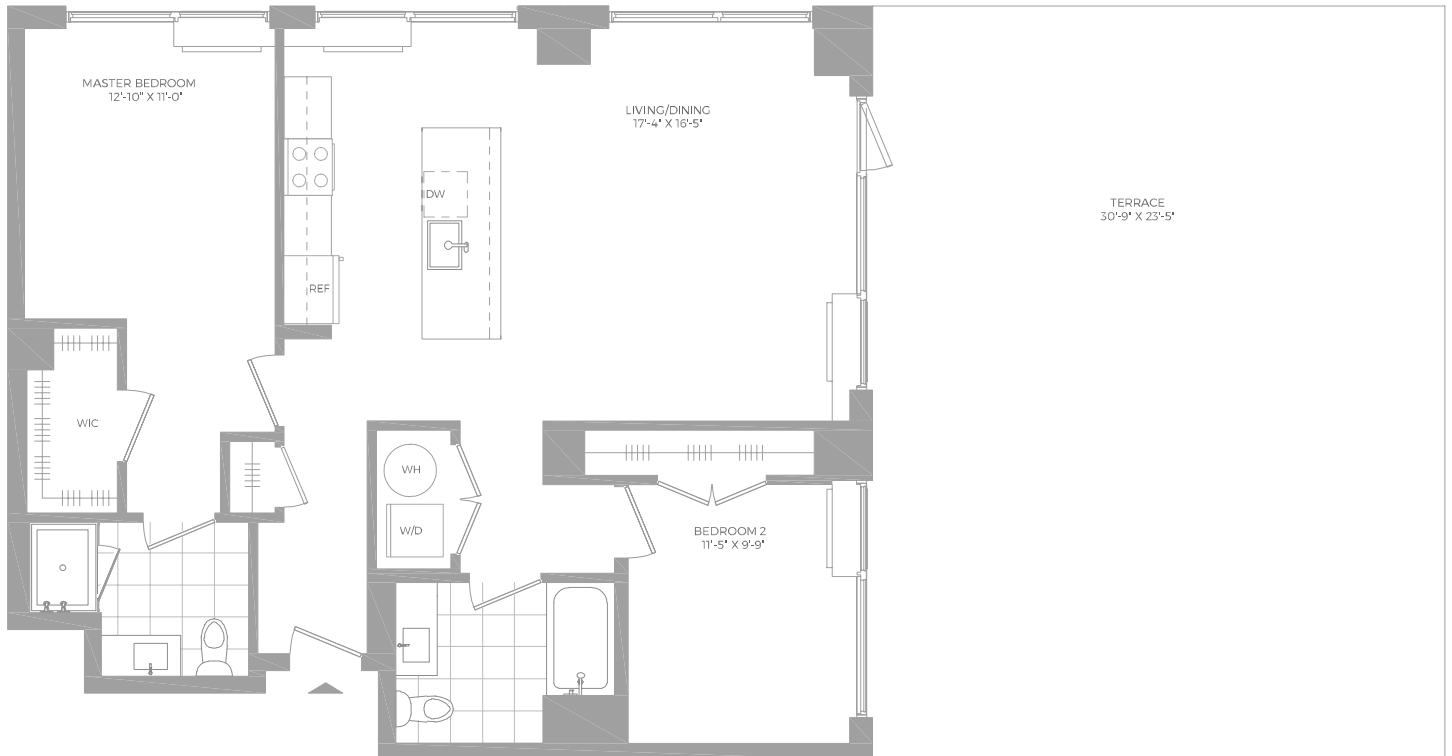

B8.1

2 BED / 2 BATH

Hamilton  Cove

800 Harbor Blvd | Weehawken, NJ 07086

www.hamiltoncoveapts.com

Floor plans are artist's rendering. All dimensions are approximate. Actual product and specifications may vary in dimension or detail. Not all features are available in every apartment. Prices and availability are subject to change. Please see a representative for details.