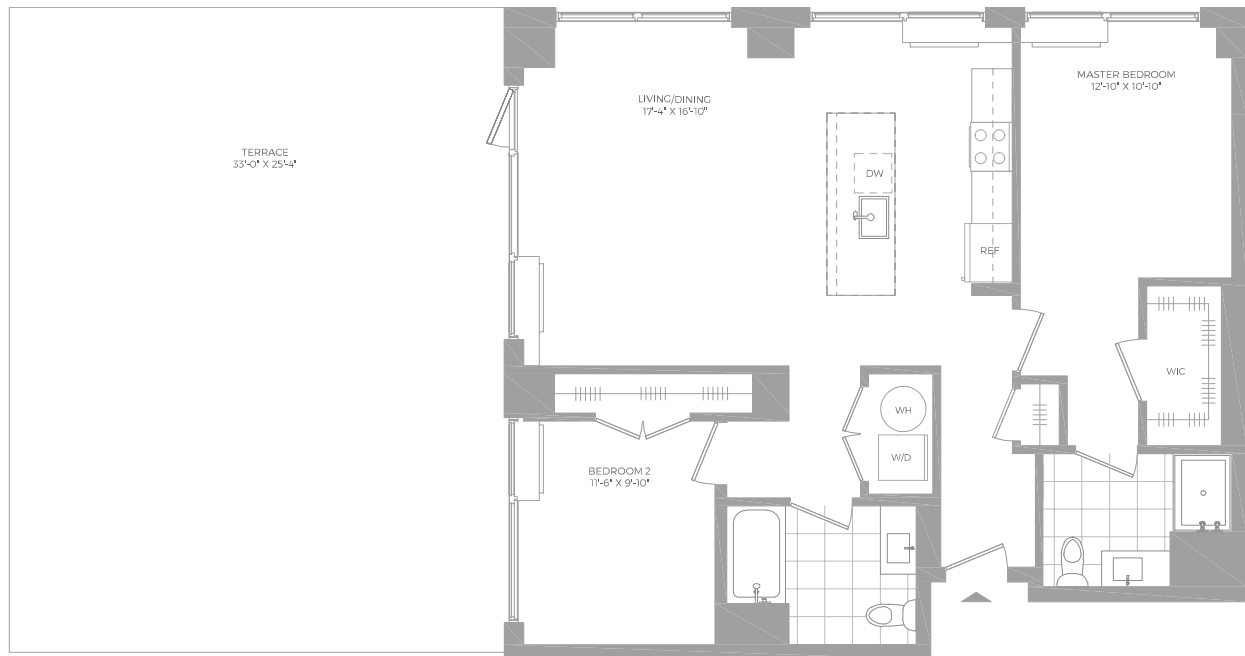

B8

2 BED / 2 BATH

Hamilton  Cove

800 Harbor Blvd | Weehawken, NJ 07086

www.hamiltoncoveapts.com

Floor plans are artist's rendering. All dimensions are approximate. Actual product and specifications may vary in dimension or detail. Not all features are available in every apartment. Prices and availability are subject to change. Please see a representative for details.