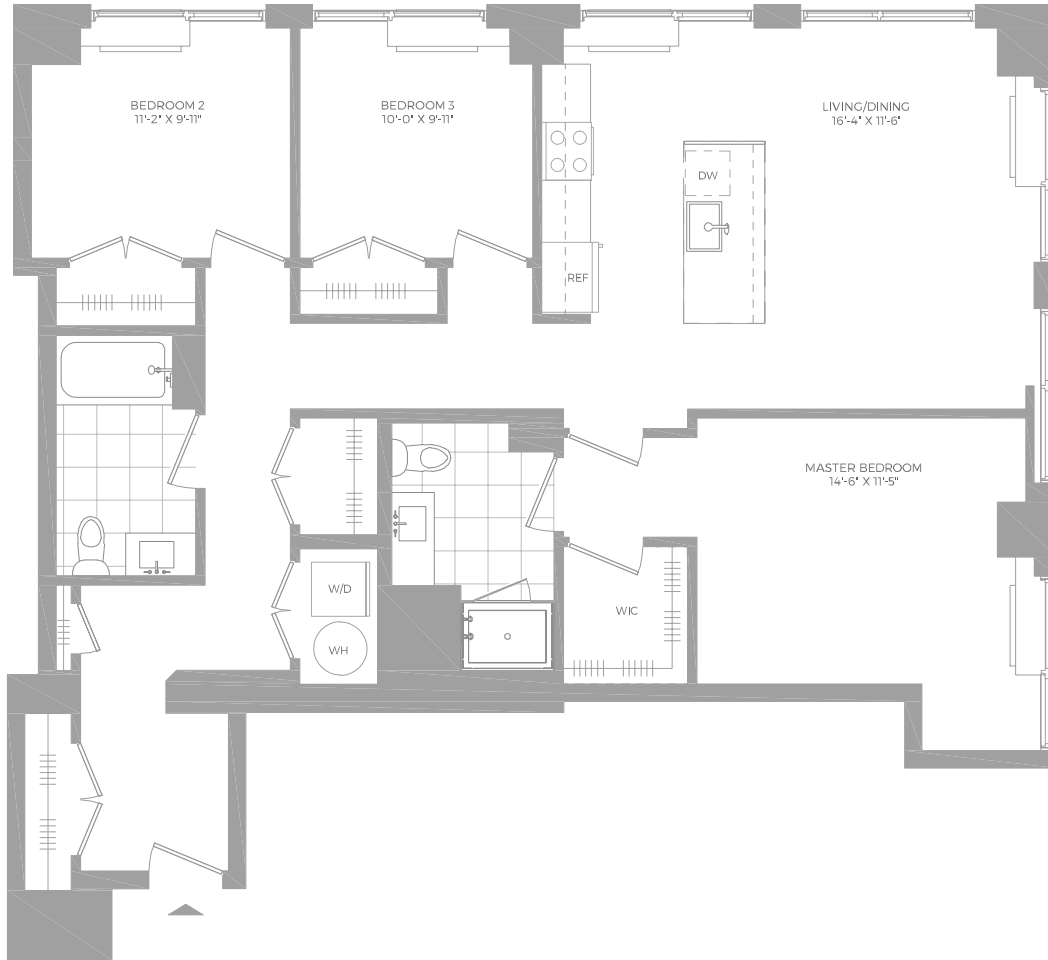

C1

3 BED / 2 BATH

Hamilton  Cove

800 Harbor Blvd | Weehawken, NJ 07086

www.hamiltoncoveapts.com

Floor plans are artist's rendering. All dimensions are approximate. Actual product and specifications may vary in dimension or detail. Not all features are available in every apartment. Prices and availability are subject to change. Please see a representative for details.