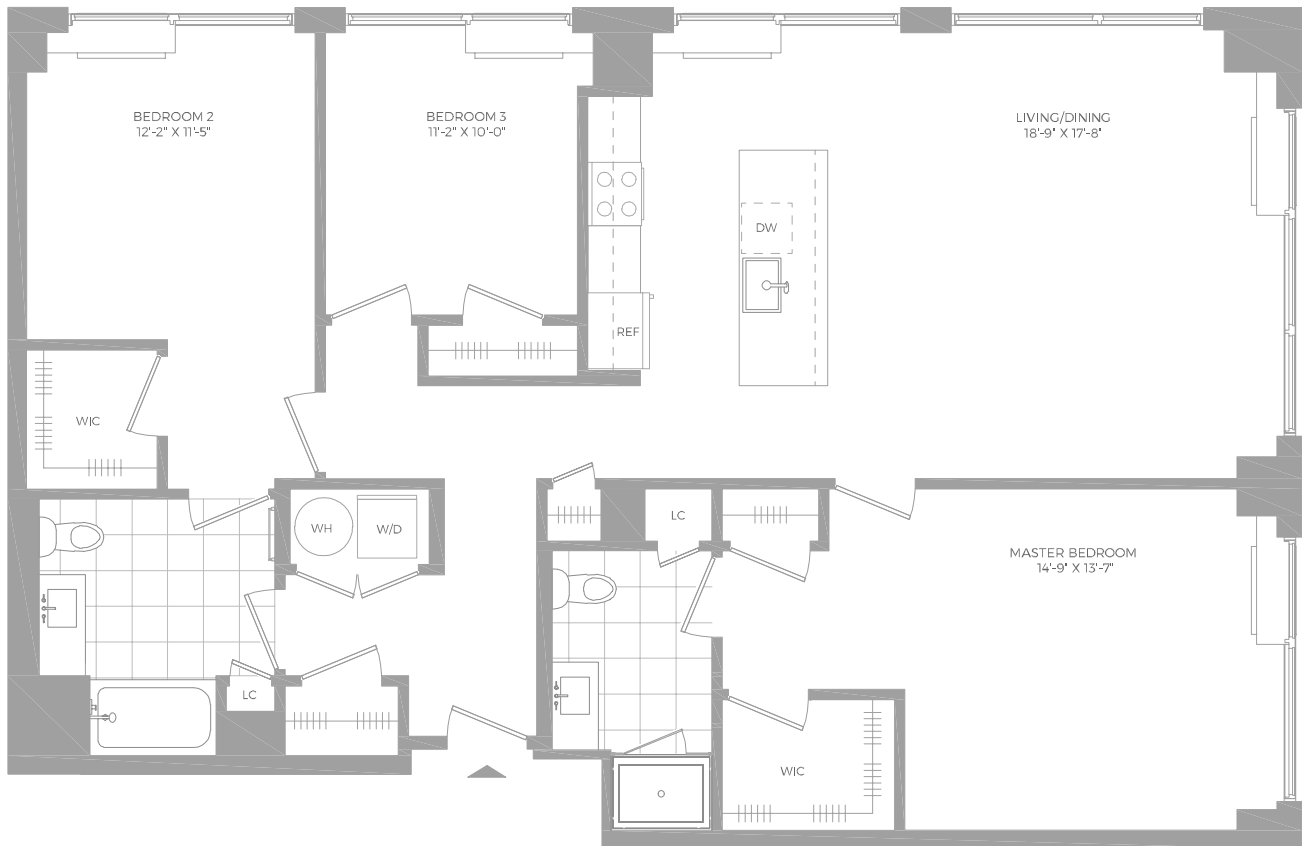

C2

3 BED / 2 BATH

Hamilton  Cove

800 Harbor Blvd | Weehawken, NJ 07086

www.hamiltoncoveapts.com

Floor plans are artist's rendering. All dimensions are approximate. Actual product and specifications may vary in dimension or detail. Not all features are available in every apartment. Prices and availability are subject to change. Please see a representative for details.