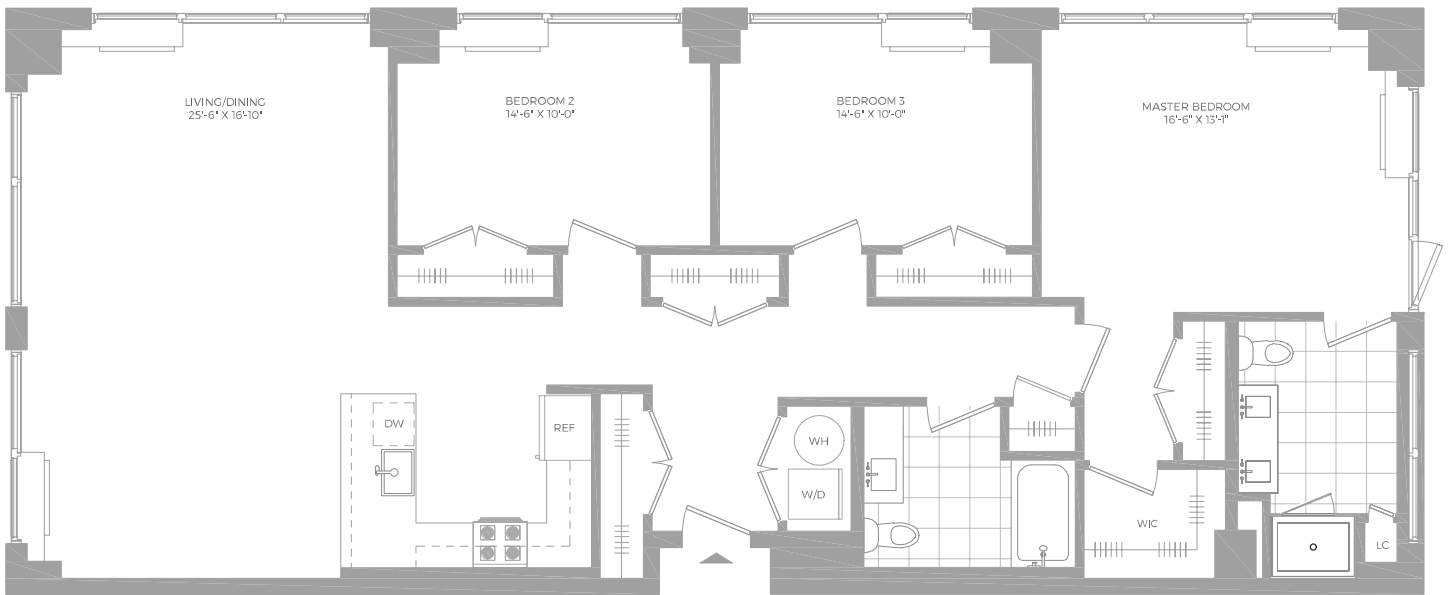

# C3

3 BED / 2 BATH

Hamilton  Cove

800 Harbor Blvd | Weehawken, NJ 07086

[www.hamiltoncoveapts.com](http://www.hamiltoncoveapts.com)

*Floor plans are artist's rendering. All dimensions are approximate. Actual product and specifications may vary in dimension or detail. Not all features are available in every apartment. Prices and availability are subject to change. Please see a representative for details.*