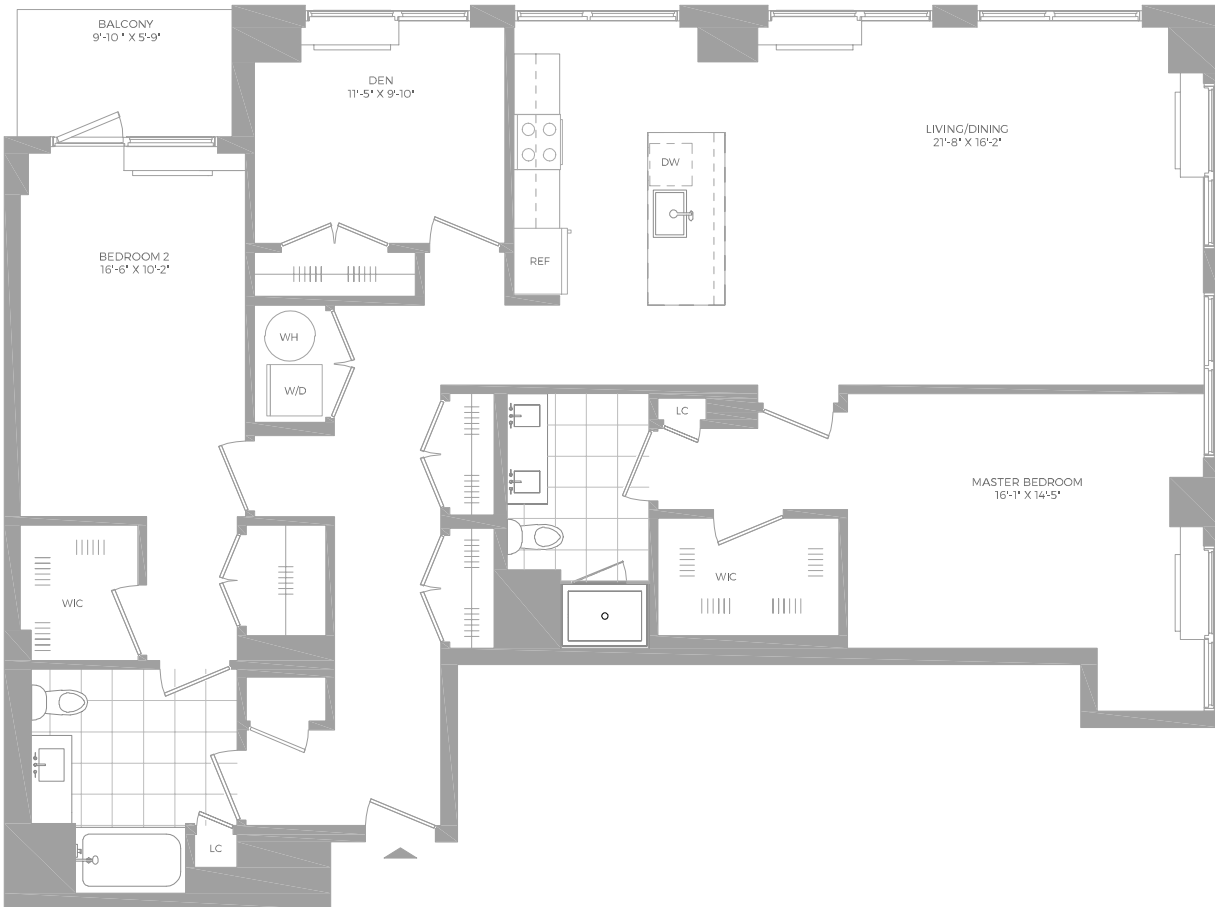

C5

3 BED / 2 BATH

Hamilton  Cove

800 Harbor Blvd | Weehawken, NJ 07086

www.hamiltoncoveapts.com

Floor plans are artist's rendering. All dimensions are approximate. Actual product and specifications may vary in dimension or detail. Not all features are available in every apartment. Prices and availability are subject to change. Please see a representative for details.