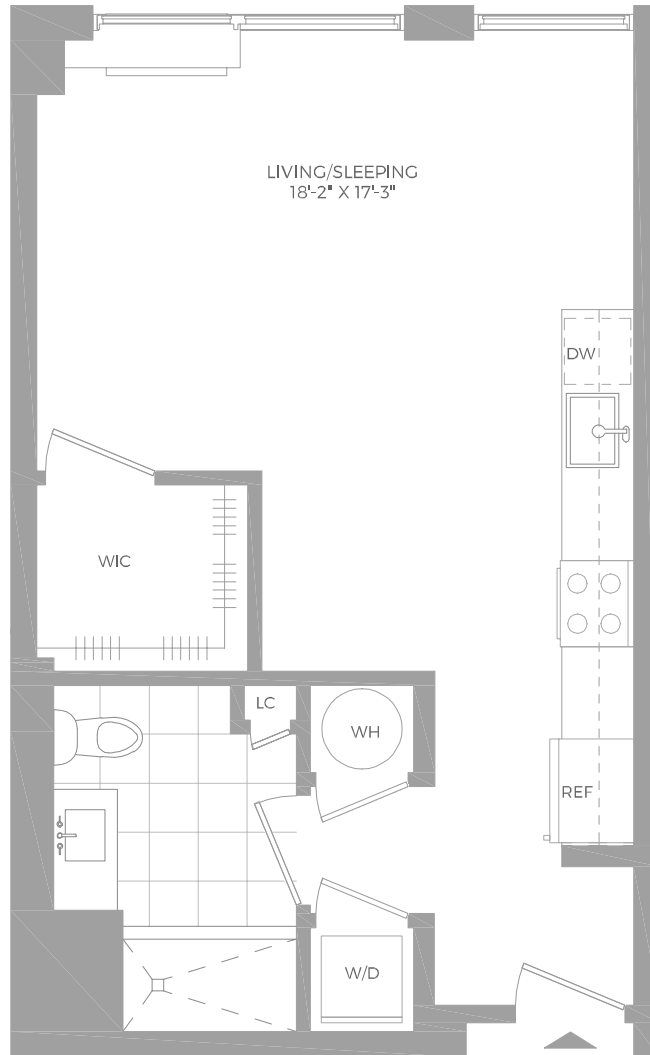

S1

STUDIO / 1 BATH

Hamilton  Cove

800 Harbor Blvd | Weehawken, NJ 07086

www.hamiltoncoveapts.com

Floor plans are artist's rendering. All dimensions are approximate. Actual product and specifications may vary in dimension or detail. Not all features are available in every apartment. Prices and availability are subject to change. Please see a representative for details.