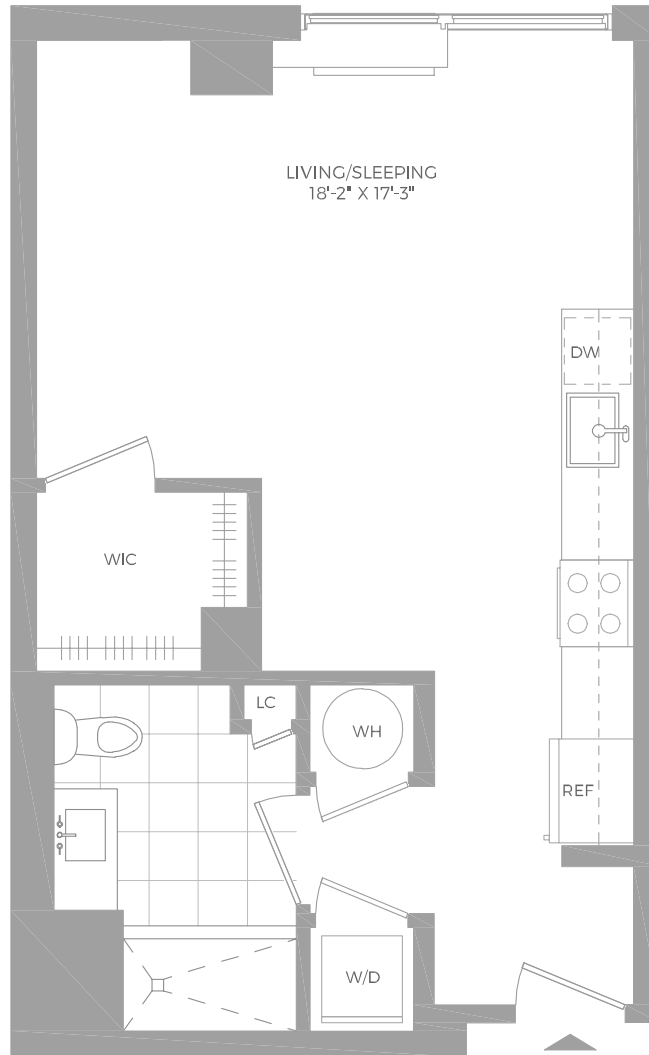

## STUDIO / 1 BATH

Hamilton  Cove

800 Harbor Blvd | Weehawken, NJ 07086

[www.hamiltoncoveapts.com](http://www.hamiltoncoveapts.com)

*Floor plans are artist's rendering. All dimensions are approximate. Actual product and specifications may vary in dimension or detail. Not all features are available in every apartment. Prices and availability are subject to change. Please see a representative for details.*