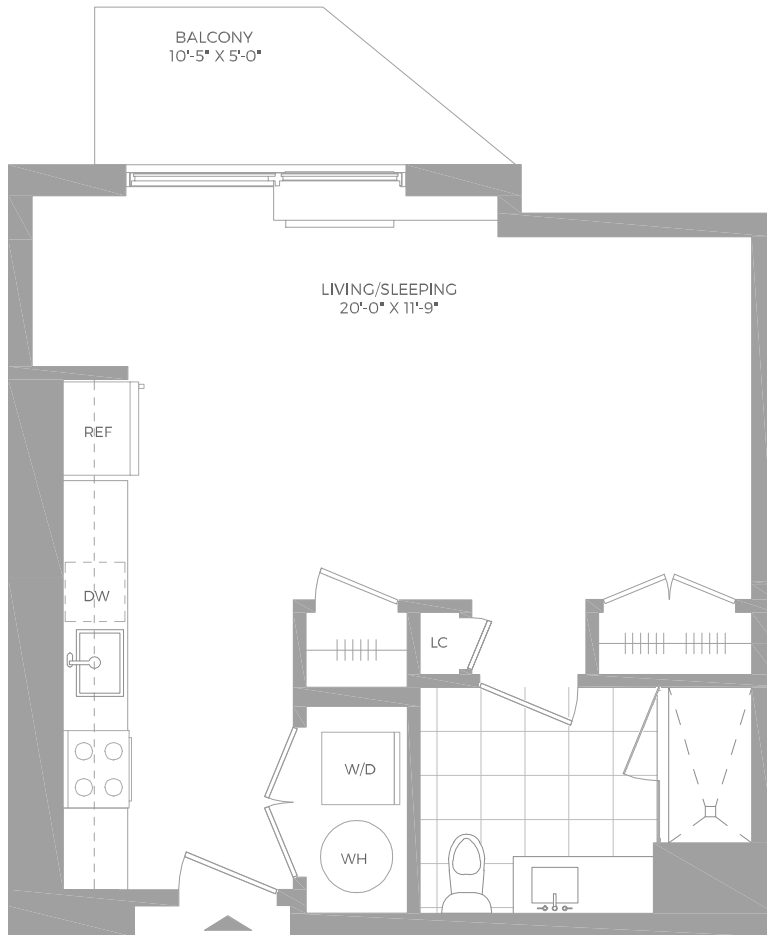

S3

STUDIO / 1 BATH

Hamilton  Cove

800 Harbor Blvd | Weehawken, NJ 07086

www.hamiltoncoveapts.com

Floor plans are artist's rendering. All dimensions are approximate. Actual product and specifications may vary in dimension or detail. Not all features are available in every apartment. Prices and availability are subject to change. Please see a representative for details.