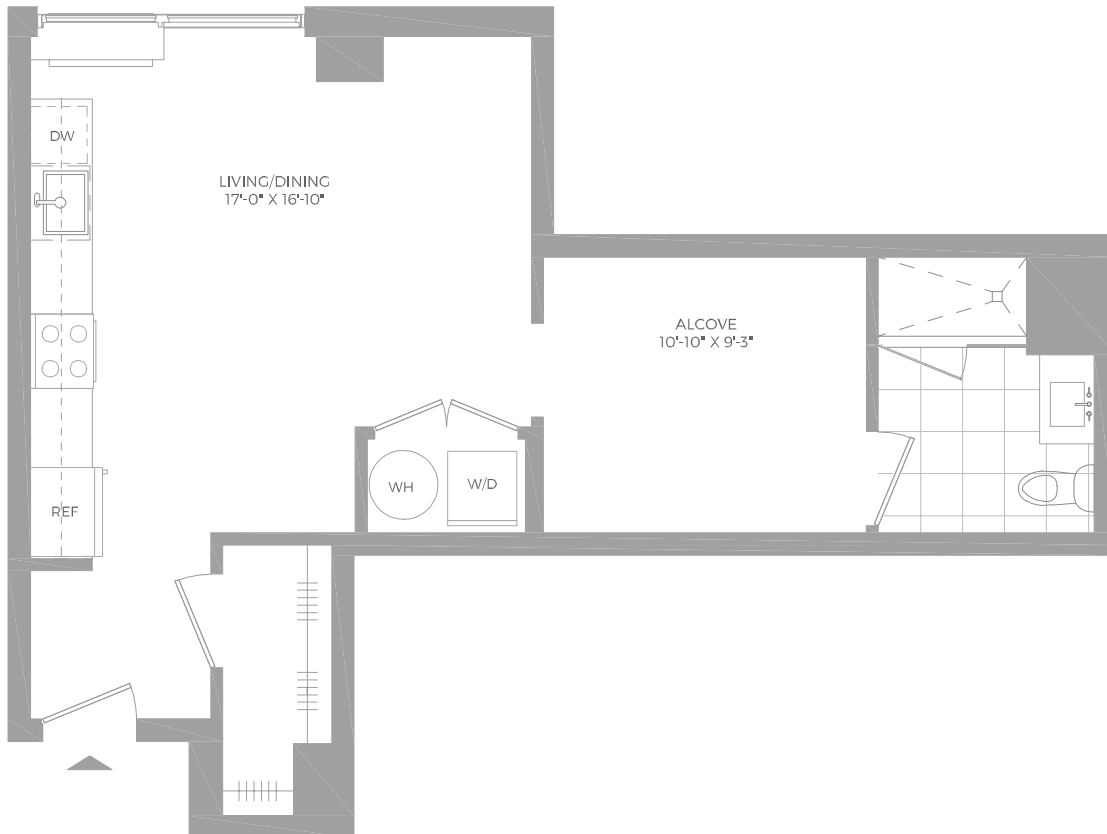

S4

STUDIO / 1 BATH

Hamilton  Cove

800 Harbor Blvd | Weehawken, NJ 07086

www.hamiltoncoveapts.com

Floor plans are artist's rendering. All dimensions are approximate. Actual product and specifications may vary in dimension or detail. Not all features are available in every apartment. Prices and availability are subject to change. Please see a representative for details.