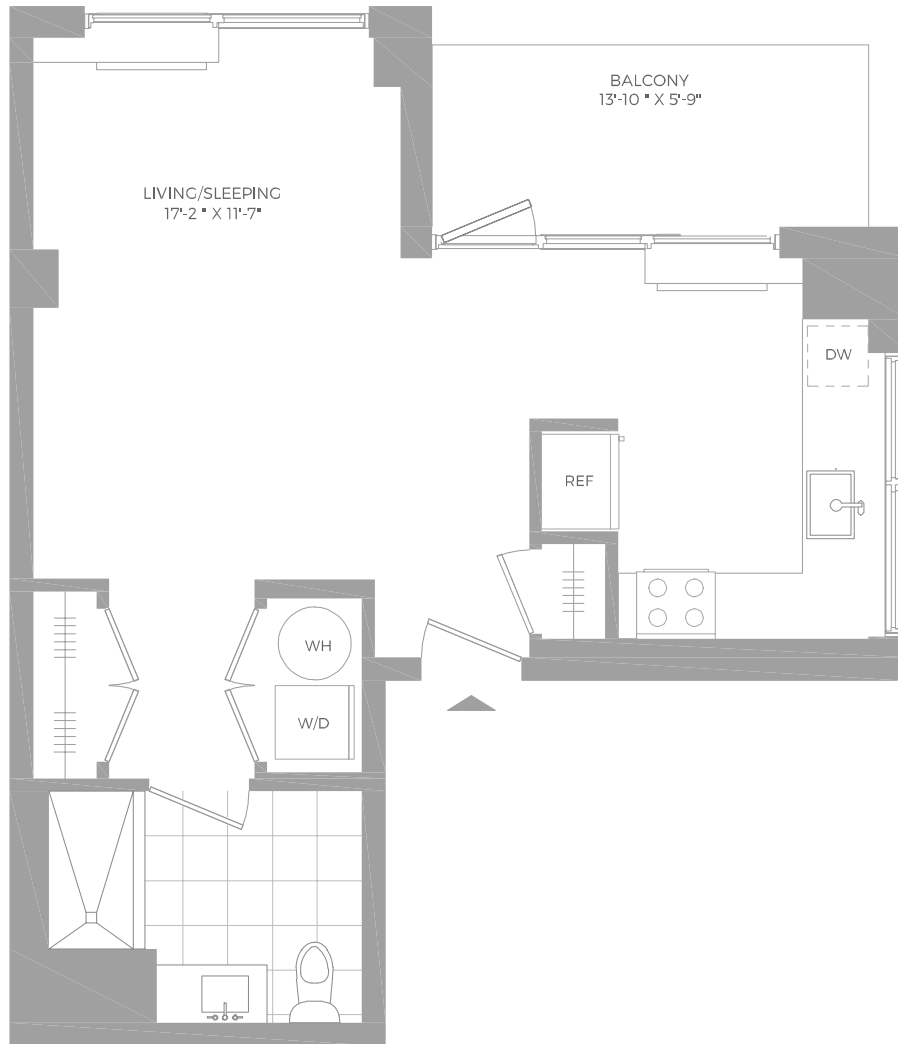

S5

STUDIO / 1 BATH

Hamilton  Cove

800 Harbor Blvd | Weehawken, NJ 07086

www.hamiltoncoveapts.com

Floor plans are artist's rendering. All dimensions are approximate. Actual product and specifications may vary in dimension or detail. Not all features are available in every apartment. Prices and availability are subject to change. Please see a representative for details.