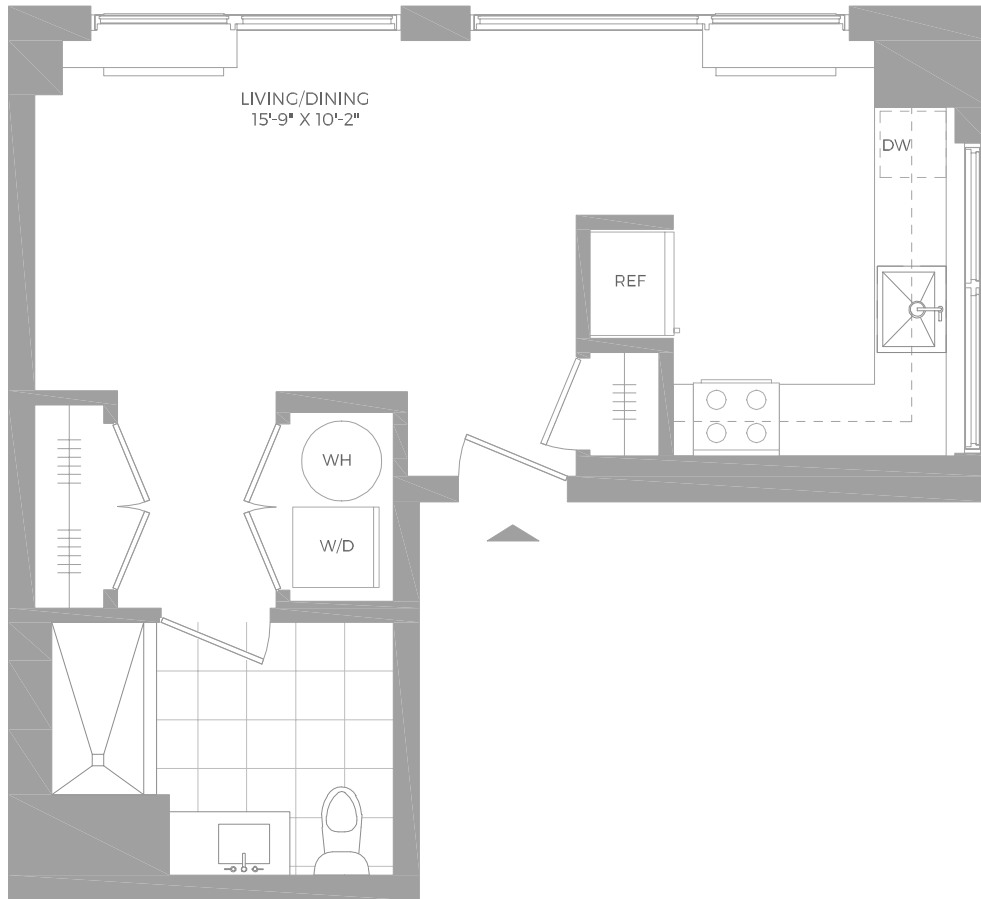

S6

STUDIO / 1 BATH

Hamilton  Cove

800 Harbor Blvd | Weehawken, NJ 07086

www.hamiltoncoveapts.com

Floor plans are artist's rendering. All dimensions are approximate. Actual product and specifications may vary in dimension or detail. Not all features are available in every apartment. Prices and availability are subject to change. Please see a representative for details.