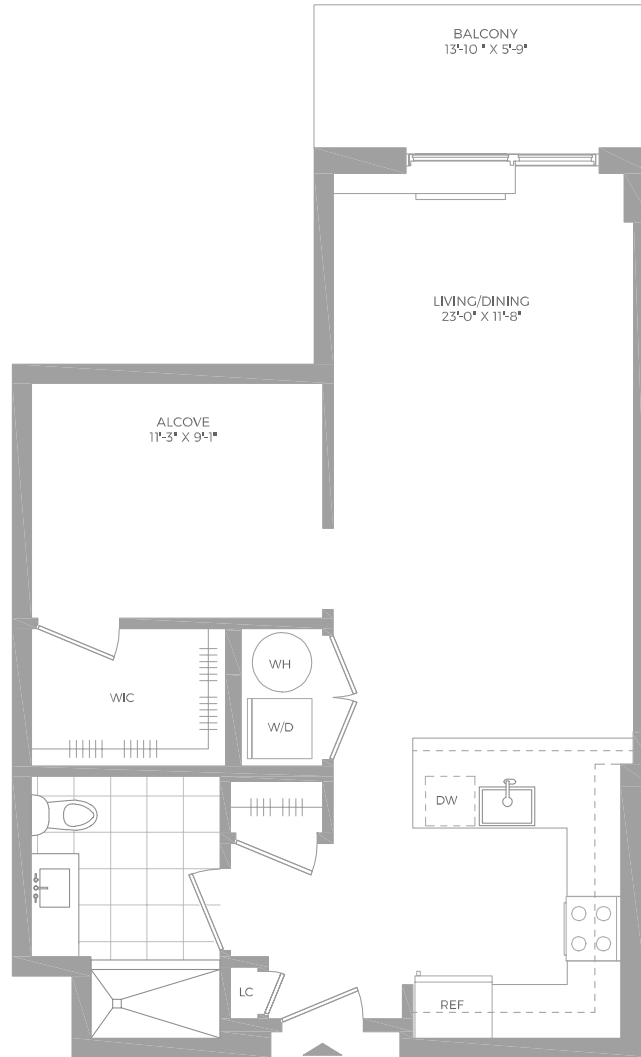

S7

STUDIO / 1 BATH

Hamilton  Cove

800 Harbor Blvd | Weehawken, NJ 07086

www.hamiltoncoveapts.com

Floor plans are artist's rendering. All dimensions are approximate. Actual product and specifications may vary in dimension or detail. Not all features are available in every apartment. Prices and availability are subject to change. Please see a representative for details.