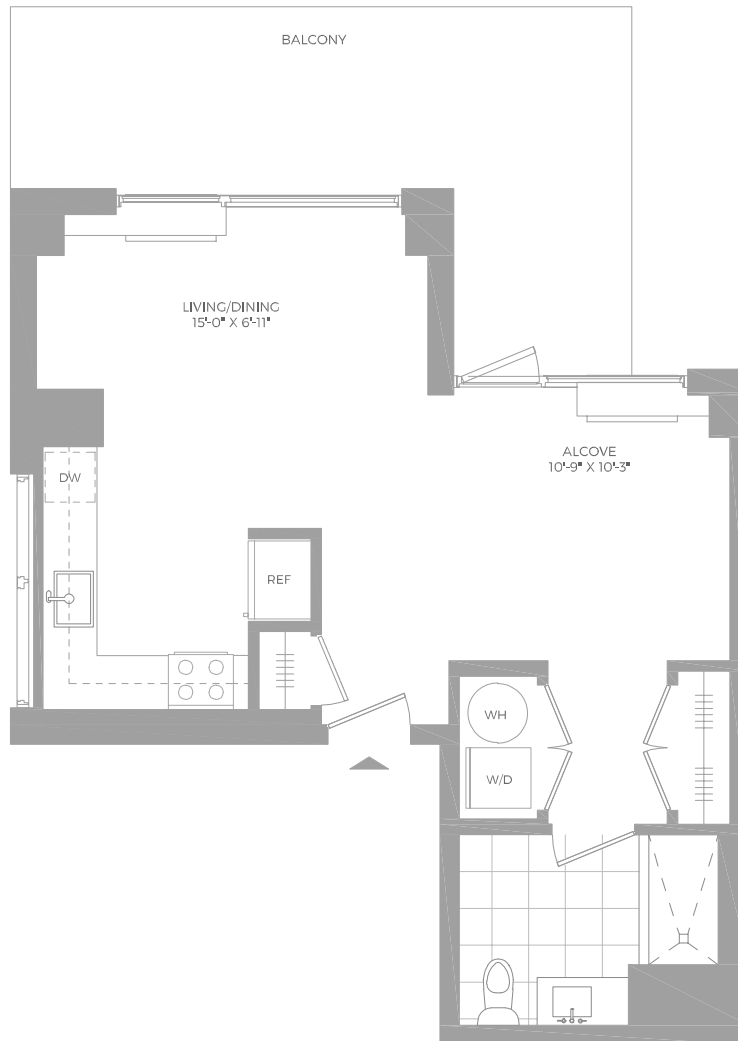

## STUDIO / 1 BATH

Hamilton  Cove

800 Harbor Blvd | Weehawken, NJ 07086

[www.hamiltoncoveapts.com](http://www.hamiltoncoveapts.com)

*Floor plans are artist's rendering. All dimensions are approximate. Actual product and specifications may vary in dimension or detail. Not all features are available in every apartment. Prices and availability are subject to change. Please see a representative for details.*