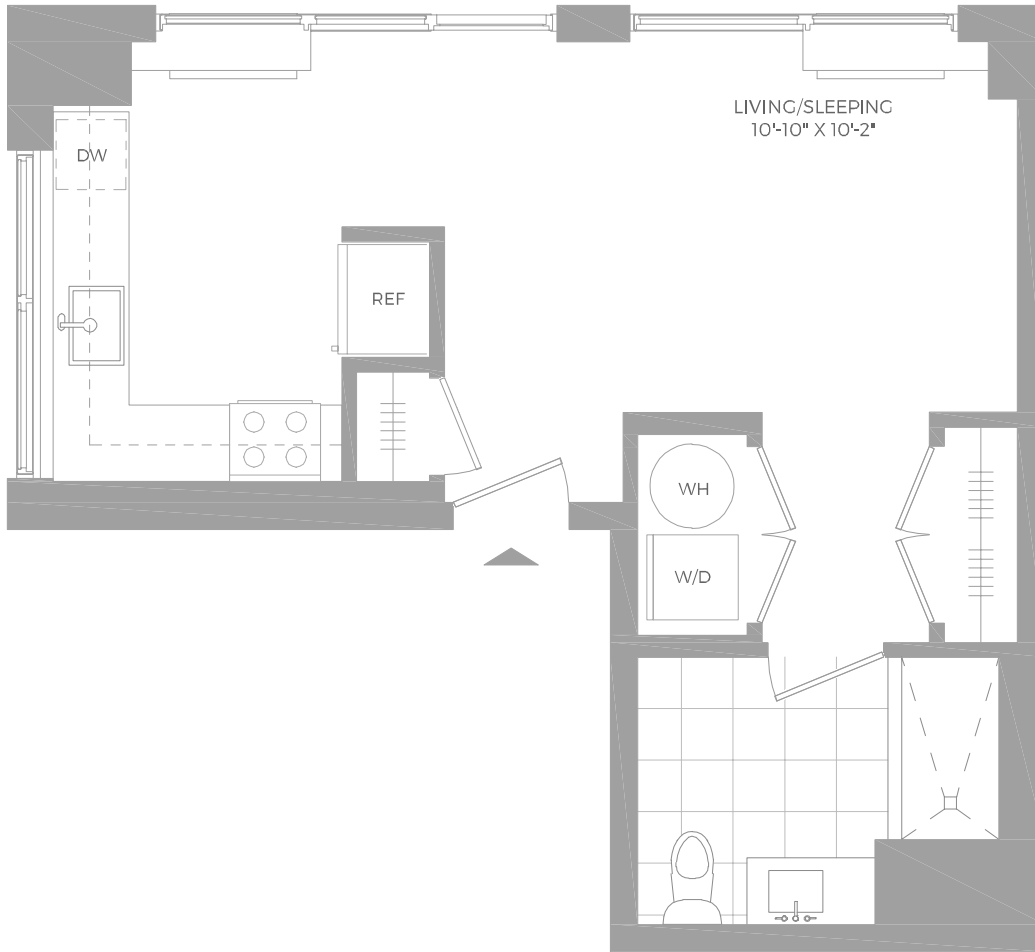

S9

STUDIO / 1 BATH

Hamilton  Cove

800 Harbor Blvd | Weehawken, NJ 07086

www.hamiltoncoveapts.com

Floor plans are artist's rendering. All dimensions are approximate. Actual product and specifications may vary in dimension or detail. Not all features are available in every apartment. Prices and availability are subject to change. Please see a representative for details.